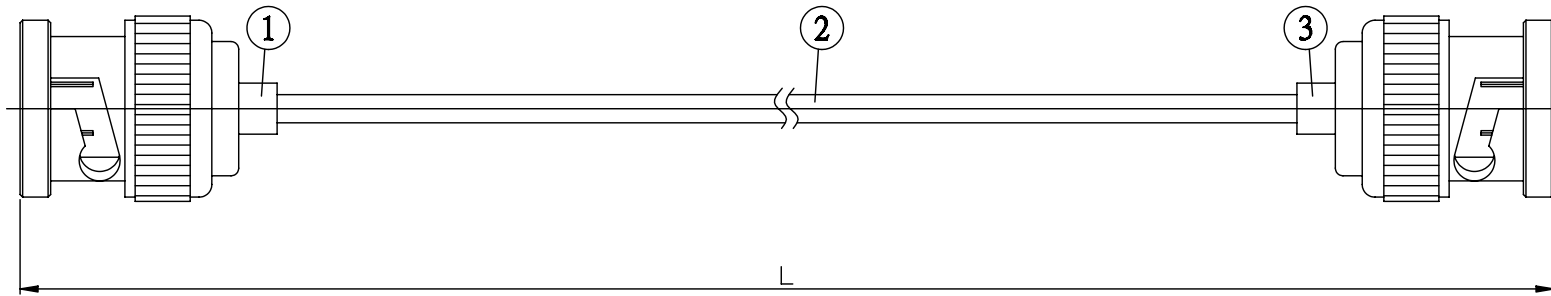

NO.	COMPONENTS	IMPEDANCE
1	BNC MALE	50 OHM
2	.085" TIN PLATED SEMI-RIGID CABLE (TIN PLATED RG405)	50 OHM
3	BNC REVERSE POLARITY MALE	50 OHM

BNC MALE

BNC R/P MALE

JYE BAO P/N	L CM (INCH)
B30B60-85T-15	15 (5.906)
B30B60-85T-30	30 (11.811)
B30B60-85T-50	50 (19.685)
B30B60-85T-100	100 (39.370)
B30B60-85T-150	150 (59.055)
B30B60-85T-200	200 (78.740)
B30B60-85T-XXX	CUSTOM LENGTH IN CM

LENGTH TOLERANCE IS $\pm 1.5\%$ OR $\pm 10\text{MM}$, WHICHEVER IS GREATER.	JYE BAO CO., LTD. TAIPEI TAIWAN
	<small>DESCRIPTION</small> CABLE ASSEMBLY BNC PLUG TO BNC R/P PLUG
	<small>JYE BAO DRAWING NO.</small> B30B60-85T-XXX