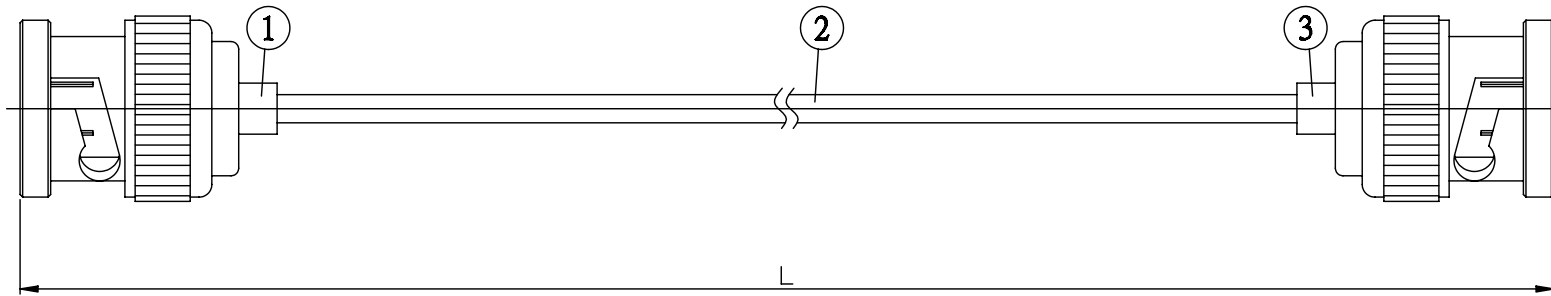

NO.	COMPONENTS	IMPEDANCE
1	BNC MALE	50 OHM
2	.085" HANDBENDABLE CABLE (= JYBAO P/N .085SRF-W-P-50)	50 OHM
3	BNC REVERSE POLARITY MALE	50 OHM

BNC MALE

BNC R/P MALE

JYE BAO P/N	L CM (INCH)
B30B60-85S-15	15 (5.906)
B30B60-85S-30	30 (11.811)
B30B60-85S-50	50 (19.685)
B30B60-85S-100	100 (39.370)
B30B60-85S-150	150 (59.055)
B30B60-85S-200	200 (78.740)
B30B60-85S-XXX	CUSTOM LENGTH IN CM

LENGTH TOLERANCE IS $\pm 1.5\%$ OR $\pm 10\text{MM}$, WHICHEVER IS GREATER.	JYE BAO CO., LTD. TAIPEI TAIWAN
	DESCRIPTION CABLE ASSEMBLY BNC PLUG TO BNC R/P PLUG
	JYE BAO DRAWING NO. B30B60-85S-XXX