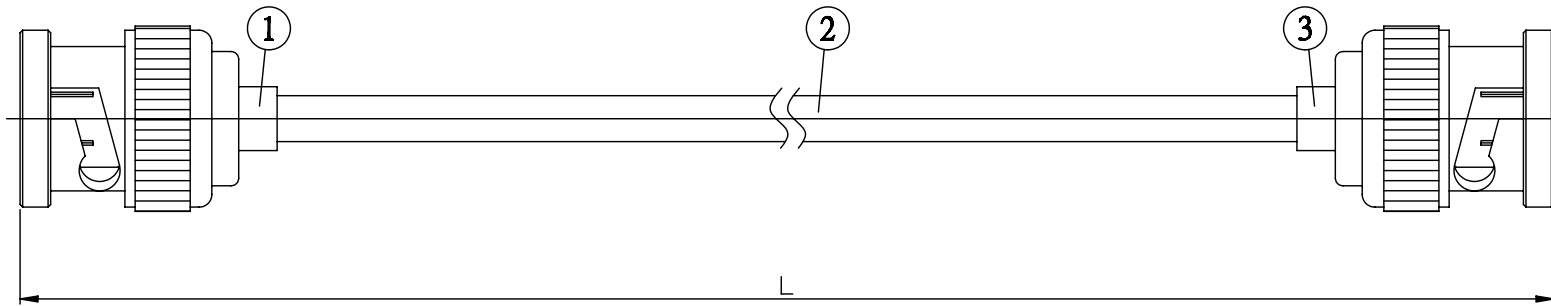

NO.	COMPONENTS	IMPEDANCE
1	BNC MALE	50 OHM
2	.141" HANDBENDABLE CABLE (= JYBAO P/N .141SRF-W-P-50)	50 OHM
3	BNC REVERSE POLARITY MALE	50 OHM

BNC MALE

BNC R/P MALE

JYE BAO P/N	L CM (INCH)
B30B60-141S-15	15 (5.906)
B30B60-141S-30	30 (11.811)
B30B60-141S-50	50 (19.685)
B30B60-141S-100	100 (39.370)
B30B60-141S-150	150 (59.055)
B30B60-141S-200	200 (78.740)
B30B60-141S-XXX	CUSTOM LENGTH IN CM

LENGTH TOLERANCE IS $\pm 1.5\%$ OR $\pm 10\text{MM}$, WHICHEVER IS GREATER.	JYE BAO CO., LTD. TAIPEI TAIWAN
	DESCRIPTION CABLE ASSEMBLY BNC PLUG TO BNC R/P PLUG
	JYE BAO DRAWING NO. B30B60-141S-XXX