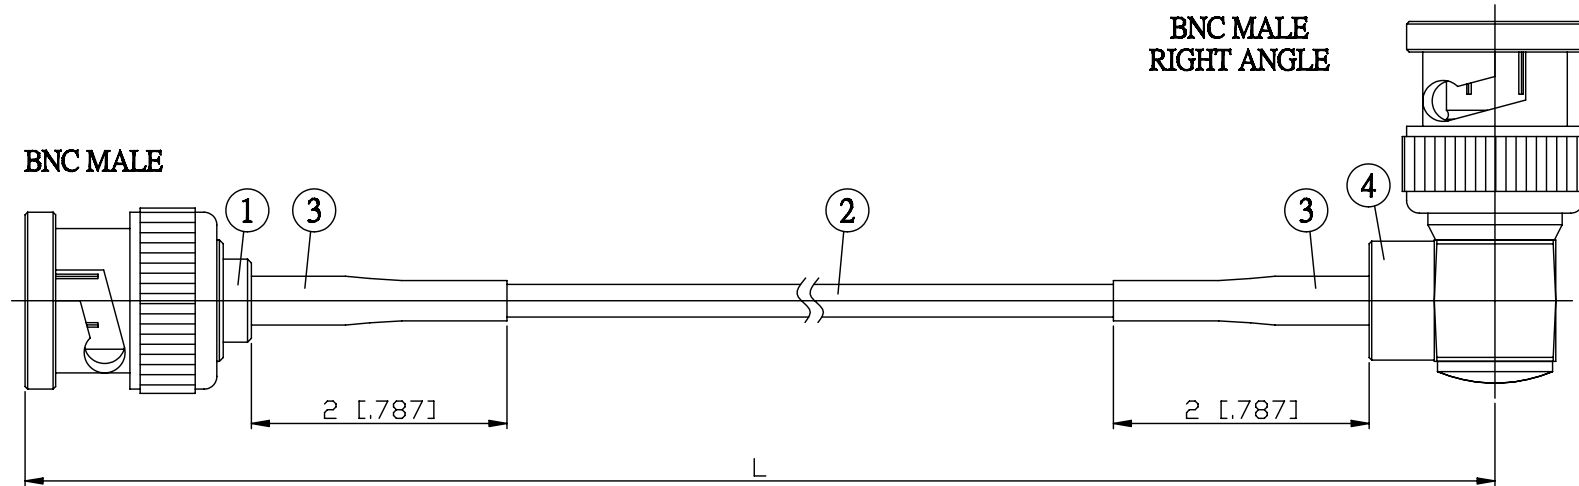

NO.	COMPONENTS	IMPEDANCE
1	BNC MALE	75 OHM
2	RG179	75 OHM
3	HEAT SHRINKING TUBE	
4	BNC MALE RIGHT ANGLE	75 OHM

JYE BAO P/N	L CM (INCH)
B30B39-179-15	15 (5.906)
B30B39-179-30	30 (11.811)
B30B39-179-50	50 (19.685)
B30B39-179-100	100 (39.370)
B30B39-179-150	150 (59.055)
B30B39-179-200	200 (78.740)
B30B39-179-XXX	CUSTOM LENGTH IN CM

LENGTH TOLERANCE IS $\pm 1.5\%$ OR $\pm 10\text{MM}$, WHICHEVER IS GREATER.	JYE BAO CO., LTD. TAIPEI TAIWAN
	DESCRIPTION CABLE ASSEMBLY BNC PLUG TO BNC PLUG R/A
	JYE BAO DRAWING NO. B30B39-179-XXX