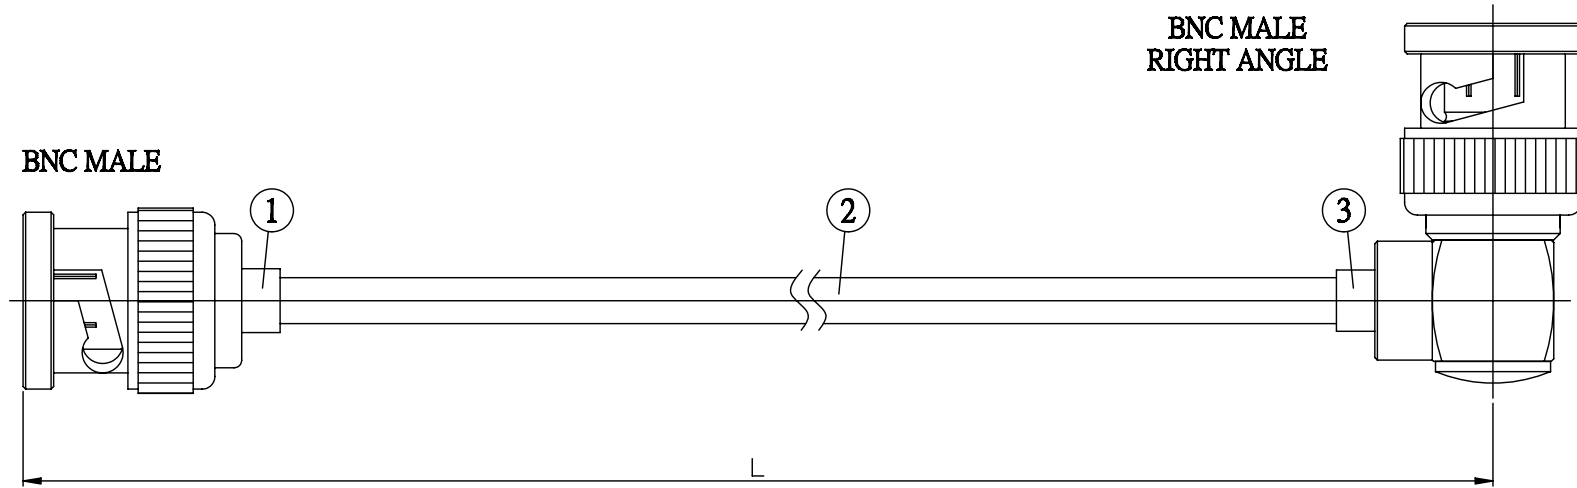

NO.	COMPONENTS	IMPEDANCE
1	BNC MALE	50 OHM
2	.141" HANDBENDABLE CABLE (= JYBAO P/N .141SRF-W-P-50)	50 OHM
3	BNC MALE RIGHT ANGLE	50 OHM

JYE BAO P/N	L CM (INCH)
B30B39-141S-15	15 (5.906)
B30B39-141S-30	30 (11.811)
B30B39-141S-50	50 (19.685)
B30B39-141S-100	100 (39.370)
B30B39-141S-150	150 (59.055)
B30B39-141S-200	200 (78.740)
B30B39-141S-XXX	CUSTOM LENGTH IN CM

LENGTH TOLERANCE IS $\pm 1.5\%$ OR $\pm 10\text{MM}$, WHICHEVER IS GREATER.	JYE BAO CO., LTD. TAIPEI TAIWAN
	<small>DESCRIPTION</small> CABLE ASSEMBLY BNC PLUG TO BNC PLUG R/A
	<small>JYE BAO DRAWING NO.</small> B30B39-141S-XXX