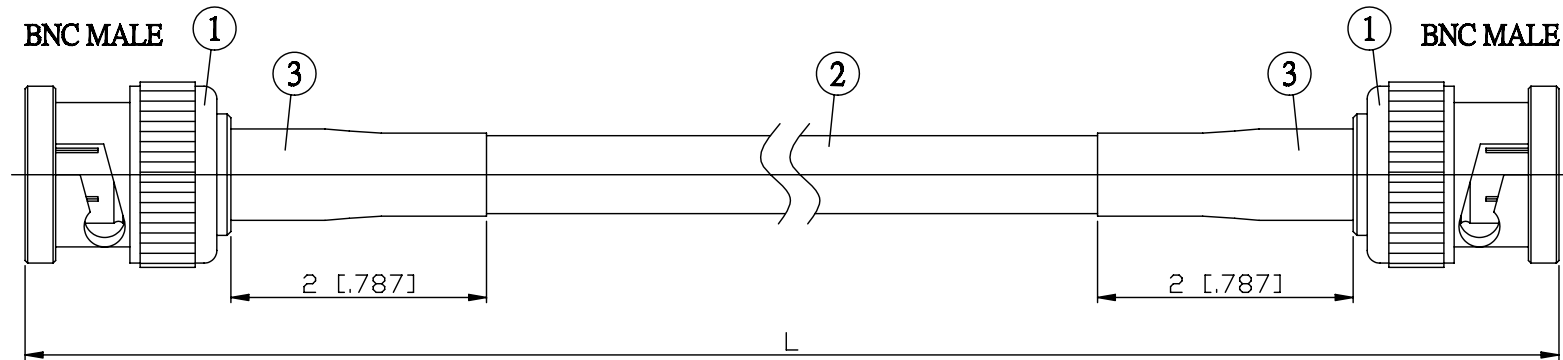

NO.	COMPONENTS	IMPEDANCE
1	BNC MALE	50 OHM
2	JBY240	50 OHM
3	HEAT SHRINKING TUBE	

JYE BAO P/N	L CM (INCH)
B30B30-L240-15	15 (5.906)
B30B30-L240-30	30 (11.811)
B30B30-L240-50	50 (19.685)
B30B30-L240-100	100 (39.370)
B30B30-L240-150	150 (59.055)
B30B30-L240-200	200 (78.740)
B30B30-L240-XXX	CUSTOM LENGTH IN CM

LENGTH TOLERANCE IS $\pm 1.5\%$ OR $\pm 10\text{MM}$ , WHICHEVER IS GREATER.	<b>JYE BAO CO., LTD.</b> TAIPEI TAIWAN
	DESCRIPTION CABLE ASSEMBLY BNC PLUG TO BNC PLUG
	JYE BAO DRAWING NO. B30B30-L240-XXX