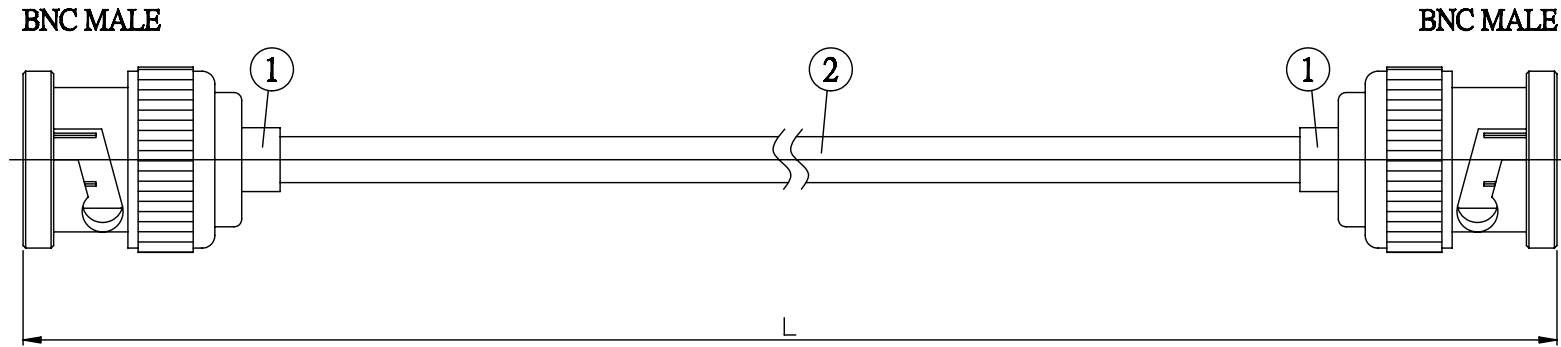

NO.	COMPONENTS	IMPEDANCE
1	BNC MALE	50 OHM
2	.141" HANDBENDABLE CABLE (= JYEBAO P/N .141SRF-W-P-50)	50 OHM

JYE BAO P/N	L CM (INCH)
B30B30-141S-15	15 (5.906)
B30B30-141S-30	30 (11.811)
B30B30-141S-50	50 (19.685)
B30B30-141S-100	100 (39.370)
B30B30-141S-150	150 (59.055)
B30B30-141S-200	200 (78.740)
B30B30-141S-XXX	CUSTOM LENGTH IN CM

LENGTH TOLERANCE IS $\pm 1.5\%$ OR $\pm 10\text{MM}$, WHICHEVER IS GREATER.	JYE BAO CO., LTD. TAIPEI TAIWAN
	<small>DESCRIPTION</small> CABLE ASSEMBLY BNC PLUG TO BNC PLUG
	<small>JYE BAO DRAWING NO.</small> B30B30-141S-XXX