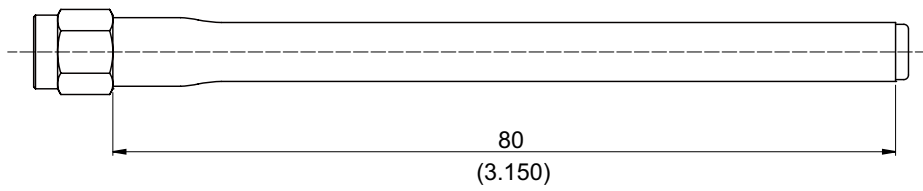

ANT-AM2.45G1WST

2.45 GHz SMA Plug Dipole Antenna

Series	Male/ Female	Freq. (GHz)	Imped. (Ohm)	Power (Watt)	Straight Right Angle	Gain	Polarization
SMA	Male	2.45	50Ω	1	Straight	1.8dB	Vertical

This part number complies with RoHS.