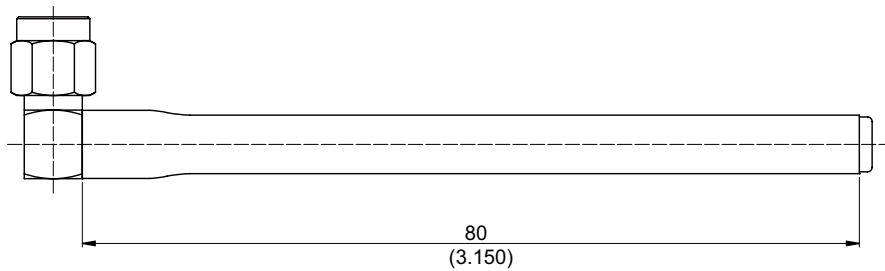

ANT-AM2.45G1WRA

2.45 GHz SMA Plug Right Angle Dipole Antenna

Series	Male/ Female	Freq. (GHz)	Imped. (Ohm)	Power (Watt)	Straight Right Angle Right Angle	Gain	Polarization
SMA	Male	2.45	50Ω	1	Right Angle Right Angle	1.8dB	Vertical