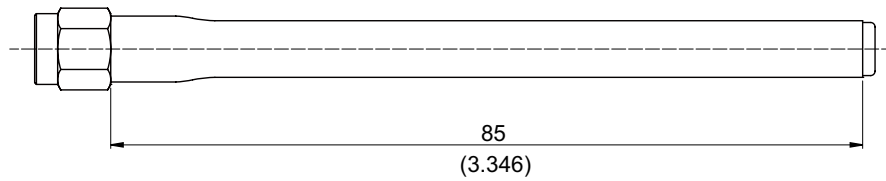

ANT-AM1.8G1WST

1.8 GHz SMA Plug Dipole Antenna

Series	Male/ Female	Freq. (GHz)	Imped. (Ohm)	Power (Watt)	Straight Right Angle	Gain	Polarization
SMA	Male	1.8	50Ω	1	Straight	1.8dB	Vertical

This part number complies with RoHS.