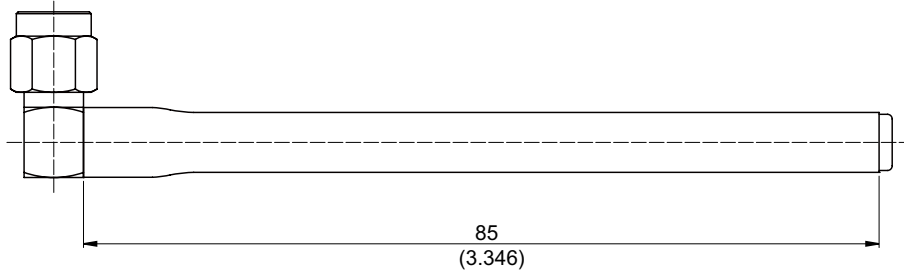

ANT-AM1.8G1WRA

1.8 GHz SMA Plug Right Angle Dipole Antenna

Series	Male/ Female	Freq. (GHz)	Imped. (Ohm)	Power (Watt)	Straight Right Angle Right Angle	Gain	Polarization
SMA	Male	1.8	50Ω	1	Right Angle	1.8dB	Vertical