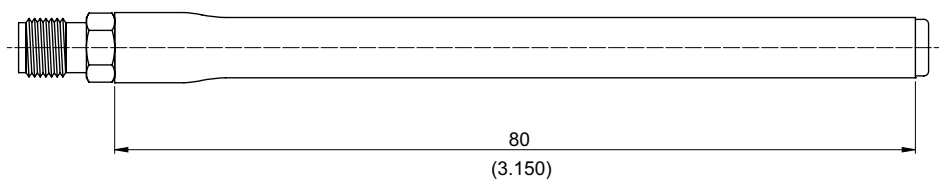

ANT-AF2.45G1WST

2.45 GHz SMA Jack Dipole Antenna

Series	Male/ Female	Freq. (GHz)	Imped. (Ohm)	Power (Watt)	Straight Right Angle	Gain	Polarization
SMA	Female	2.45	50Ω	1	Straight	1.8dB	Vertical

This part number complies with RoHS.