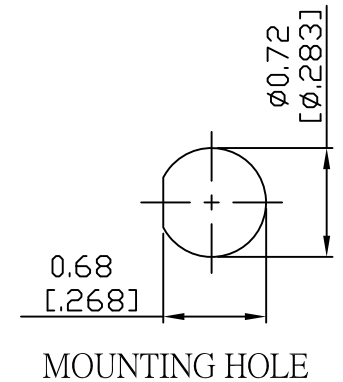

NO.	COMPONENTS	IMPEDANCE
1	SMA REVERSE POLARITY FEMALE FOR BULKHEAD	50 OHM
2	.085" HANDBENDABLE CABLE (= JYEBAO P/N .085SRF-W-P-50)	50 OHM
3	SMB MALE RIGHT ANGLE	50 OHM

REVISION			
REV.	DESCRIPTON	DATE	APPROVED
-	INITIAL RELEASE	2012/08/15	
A	修正SMA螺紋規格	2013/10/01	

JYE BAO P/N	L CM (INCH)	L1 FT (MM)
A95S39-85S-15	15 (5.906)	0.476 (145.0)
A95S39-85S-30	30 (11.811)	0.968 (295.0)
A95S39-85S-50	50 (19.685)	1.624 (495.0)
A95S39-85S-100	100 (39.370)	3.264 (995.0)
A95S39-85S-150	150 (59.055)	4.905 (1495.0)
A95S39-85S-200	200 (78.740)	6.545 (1995.0)
A95S39-85S-XXX	CUSTOM LENGTH IN CM	- - -

					STANDARD	REV A	UNIT CM(INCH)	JYE BAO CO., LTD.		
LENGTH TOLERANCE IS ±1.5% OR ±10MM, WHICHEVER IS GREATER.					APPROVED			TAIPEI TAIWAN		
					CHECKED			DESCRIPTION	CABLE ASSEMBLY SMA R/P JACK FOR BULKHEAD TO SMB PLUG R/A	
					DRAWING	Albert		JYE BAO DRAWING NO.	A95S39-85S-XXX	
3	SMB3300-9085	SMB PLUG R/A	1	EA						
2	.085SRF-W-P-50	CABLE	L1 (SEE TABLE)	FT						
1	SMA9305A-0085	SMA R/P JACK	1	EA						
NO.	PARTS NO.	DESCRIPTION	Q'TY	U/M						