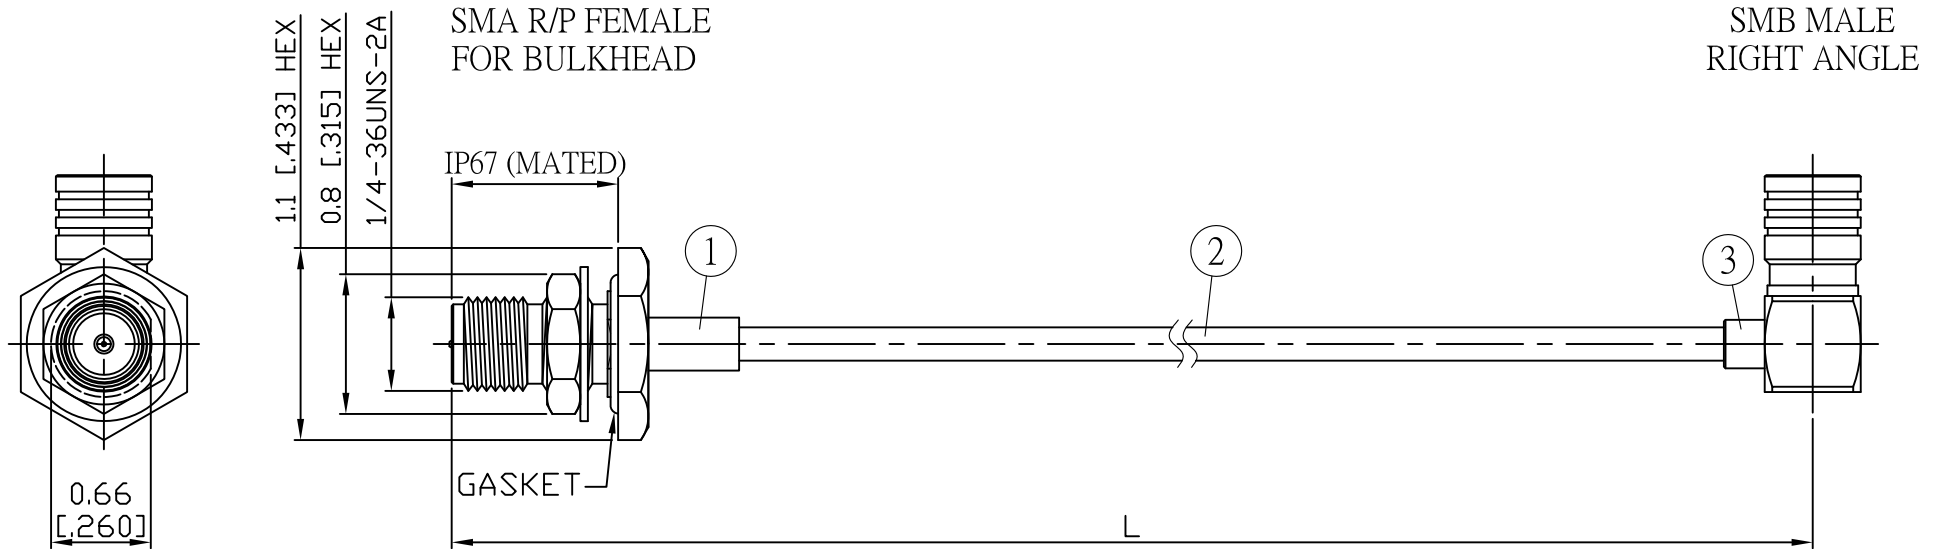

NO.	COMPONENTS	IMPEDANCE
1	SMA REVERSE POLARITY FEMALE FOR BULKHEAD	50 OHM
2	.085" HANDBENDABLE CABLE (= JYEBAO P/N .085SRF-W-P-50)	50 OHM
3	SMB MALE RIGHT ANGLE	50 OHM

REVISION			
REV.	DESCRIPTON	DATE	APPROVED
-	INITIAL RELEASE	2012/08/15	
A	修正SMA螺紋規格	2013/10/01	

JYE BAO P/N	L CM (INCH)	L1 FT (MM)
A95S39-85S-15	15 (5.906)	0.476 (145.0)
A95S39-85S-30	30 (11.811)	0.968 (295.0)
A95S39-85S-50	50 (19.685)	1.624 (495.0)
A95S39-85S-100	100 (39.370)	3.264 (995.0)
A95S39-85S-150	150 (59.055)	4.905 (1495.0)
A95S39-85S-200	200 (78.740)	6.545 (1995.0)
A95S39-85S-XXX	CUSTOM LENGTH IN CM	- - -

					STANDARD	REV A	UNIT CM(INCH)	JYE BAO CO., LTD.		
LENGTH TOLERANCE IS ±1.5% OR ±10MM, WHICHEVER IS GREATER.					APPROVED			TAIPEI TAIWAN		
					CHECKED			DESCRIPTION	CABLE ASSEMBLY SMA R/P JACK FOR BULKHEAD TO SMB PLUG R/A	
					DRAWING	Albert		JYE BAO DRAWING NO.	A95S39-85S-XXX	
3	SMB3300-9085	SMB PLUG R/A	1	EA						
2	.085SRF-W-P-50	CABLE	L1 (SEE TABLE)	FT						
1	SMA9305A-0085	SMA R/P JACK	1	EA						
NO.	PARTS NO.	DESCRIPTION	Q'TY	U/M						