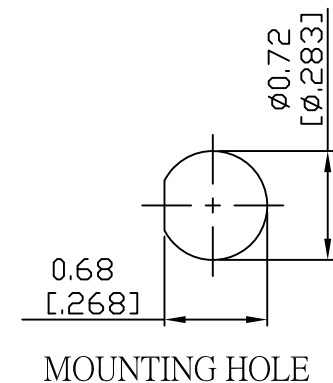

NO.	COMPONENTS	IMPEDANCE
1	SMA REVERSE POLARITY FEMALE FOR BULKHEAD	50 OHM
2	.085" HANDBENDABLE CABLE (= JYEBAO P/N .085SRF-W-P-50)	50 OHM
3	SMB MALE	50 OHM

REVISION			
REV.	DESCRIPTION	DATE	APPROVED
-	INITIAL RELEASE	2012/08/15	
A	修正SMA螺紋規格	2013/10/01	

JYE BAO P/N	L CM (INCH)	L1 FT (MM)
A95S30-85S-15	15 (5.906)	0.451 (137.5)
A95S30-85S-30	30 (11.811)	0.943 (287.5)
A95S30-85S-50	50 (19.685)	1.599 (487.5)
A95S30-85S-100	100 (39.370)	3.240 (987.5)
A95S30-85S-150	150 (59.055)	4.880 (1487.5)
A95S30-85S-200	200 (78.740)	6.521 (1987.5)
A95S30-85S-XXX	CUSTOM LENGTH IN CM	- - -

3	SMB3300-0085	SMB PLUG	1	EA
2	.085SRF-W-P-50	CABLE	L1 (SEE TABLE)	FT
1	SMA9305A-0085	SMA R/P JACK	1	EA
NO.	PARTS NO.	DESCRIPTION	Q'TY	U/M

LENGTH TOLERANCE IS ±1.5% OR ±10MM, WHICHEVER IS GREATER.	STANDARD	REV A	UNIT CM(INCH)	JYE BAO CO., LTD. TAIPEI TAIWAN
	APPROVED	DATE		
	CHECKED	DATE		
	DRAWING Albert	DATE		
DESCRIPTION CABLE ASSEMBLY SMA R/P JACK FOR BULKHEAD TO SMB PLUG				JYE BAO DRAWING NO. A95S30-85S-XXX
DATE				