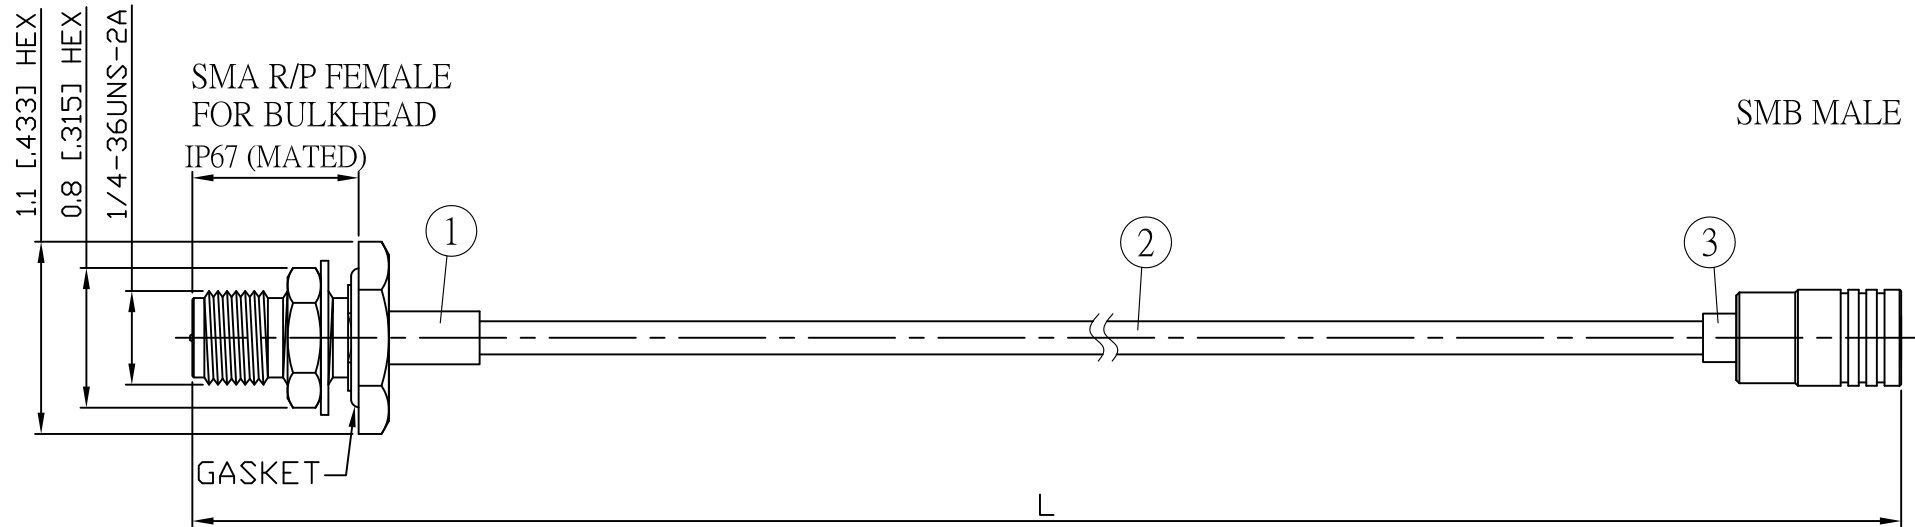

NO.	COMPONENTS	IMPEDANCE
1	SMA REVERSE POLARITY FEMALE FOR BULKHEAD	50 OHM
2	.085" HANDBENDABLE CABLE (= JYEBAO P/N .085SRF-W-P-50)	50 OHM
3	SMB MALE	50 OHM

REVISION			
REV.	DESCRIPTION	DATE	APPROVED
-	INITIAL RELEASE	2012/08/15	
A	修正SMA螺紋規格	2013/10/01	

JYE BAO P/N	L CM (INCH)	L1 FT (MM)
A95S30-85S-15	15 (5.906)	0.451 (137.5)
A95S30-85S-30	30 (11.811)	0.943 (287.5)
A95S30-85S-50	50 (19.685)	1.599 (487.5)
A95S30-85S-100	100 (39.370)	3.240 (987.5)
A95S30-85S-150	150 (59.055)	4.880 (1487.5)
A95S30-85S-200	200 (78.740)	6.521 (1987.5)
A95S30-85S-XXX	CUSTOM LENGTH IN CM	- - -

3	SMB3300-0085	SMB PLUG	1	EA
2	.085SRF-W-P-50	CABLE	L1 (SEE TABLE)	FT
1	SMA9305A-0085	SMA R/P JACK	1	EA
NO.	PARTS NO.	DESCRIPTION	Q'TY	U/M

LENGTH TOLERANCE IS ±1.5% OR ±10MM, WHICHEVER IS GREATER.	STANDARD	REV A	UNIT CM(INCH)	JYE BAO CO., LTD. TAIPEI TAIWAN
	APPROVED	DATE		
	CHECKED	DATE		
	DRAWING Albert	DATE		
DESCRIPTION CABLE ASSEMBLY SMA R/P JACK FOR BULKHEAD TO SMB PLUG				JYE BAO DRAWING NO. A95S30-85S-XXX
DATE				