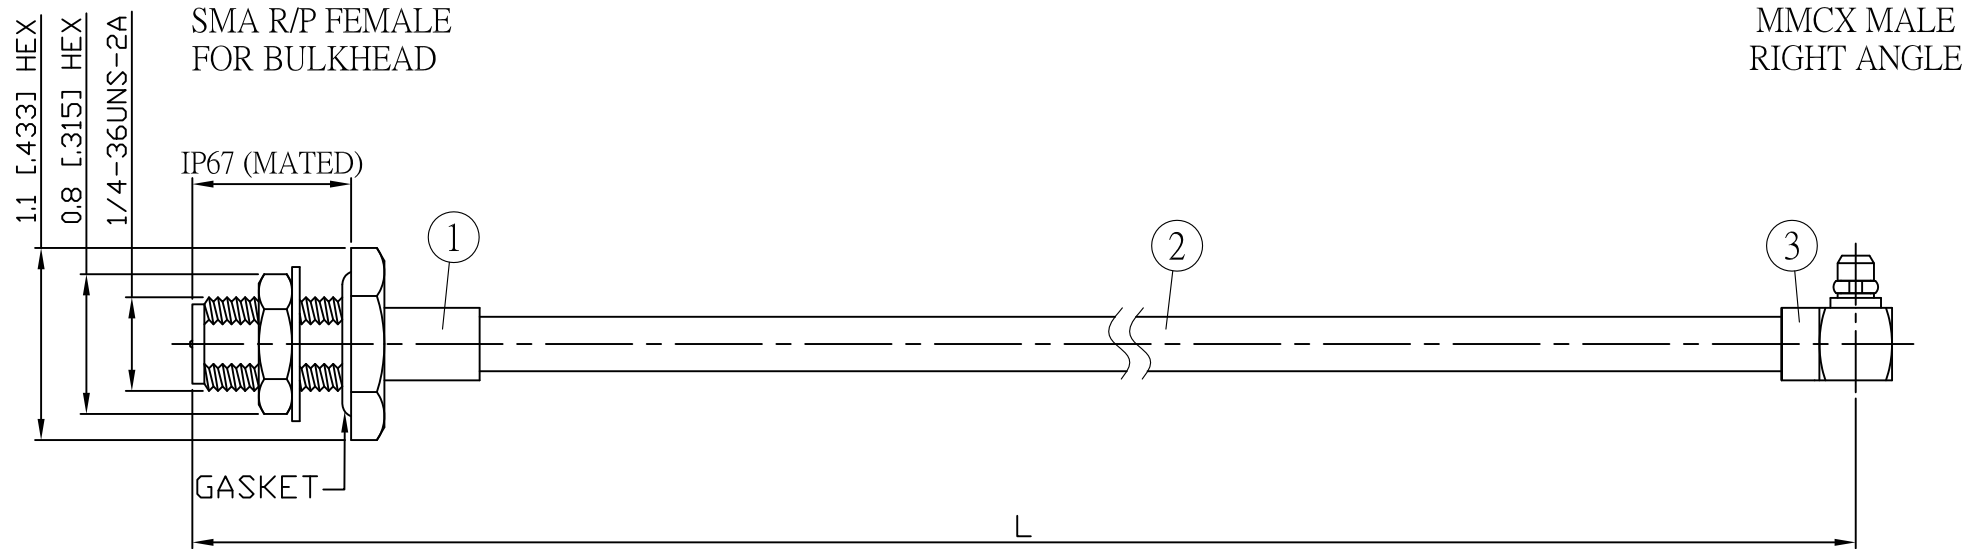

NO.	COMPONENTS	IMPEDANCE
1	SMA REVERSE POLARITY FEMALE FOR BULKHEAD	50 OHM
2	.141" HANDBENDABLE CABLE (= JYEBAO P/N .141SRF-W-P-50)	50 OHM
3	MMCX MALE RIGHT ANGLE	50 OHM

REVISION			
REV.	DESCRIPTON	DATE	APPROVED
-	INITIAL RELEASE	2012/08/15	

JYE BAO P/N	L CM (INCH)	L1 FT (MM)
A95E39-141S-15	15 (5.906)	0.474 (144.5)
A95E39-141S-30	30 (11.811)	0.966 (294.5)
A95E39-141S-50	50 (19.685)	1.622 (494.5)
A95E39-141S-100	100 (39.370)	3.263 (994.5)
A95E39-141S-150	150 (59.055)	4.903 (1494.5)
A95E39-141S-200	200 (78.740)	6.544 (1994.5)
A95E39-141S-XXX	CUSTOM LENGTH IN CM	- - -

					STANDARD	REV -	UNIT CM(INCH)	JYE BAO CO., LTD.	
LENGTH TOLERANCE IS ±1.5% OR ±10MM, WHICHEVER IS GREATER.					APPROVED			TAIPEI TAIWAN	
					CHECKED			DESCRIPTION CABLE ASSEMBLY SMA R/P JACK FOR BULKHEAD TO MMCX PLUG R/A	
					DRAWING	Albert		JYE BAO DRAWING NO. A95E39-141S-XXX	
3	MMCX3300-9141	MMCX PLUG R/A	1	EA					
2	.141SRF-W-P-50	CABLE	L1 (SEE TABLE)	FT					
1	SMA9305-0141	SMA R/P JACK	1	EA					
NO.	PARTS NO.	DESCRIPTION	Q'TY	U/M					