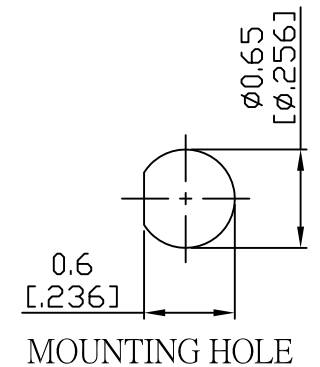

NO.	COMPONENTS	IMPEDANCE
1	SMA REVERSE POLARITY FEMALE FOR BULKHEAD	50 OHM
2	.141" HANDBENDABLE CABLE (= JYEBAO P/N .141SRF-W-P-50)	50 OHM
3	MMCX MALE RIGHT ANGLE	50 OHM

REVISION			
REV.	DESCRIPTON	DATE	APPROVED
-	INITIAL RELEASE	2012/08/15	

JYE BAO P/N	L CM (INCH)	L1 FT (MM)
A95E39-141S-15	15 (5.906)	0.474 (144.5)
A95E39-141S-30	30 (11.811)	0.966 (294.5)
A95E39-141S-50	50 (19.685)	1.622 (494.5)
A95E39-141S-100	100 (39.370)	3.263 (994.5)
A95E39-141S-150	150 (59.055)	4.903 (1494.5)
A95E39-141S-200	200 (78.740)	6.544 (1994.5)
A95E39-141S-XXX	CUSTOM LENGTH IN CM	- - -

					STANDARD	REV -	UNIT CM(INCH)	JYE BAO CO., LTD.	
LENGTH TOLERANCE IS ±1.5% OR ±10MM, WHICHEVER IS GREATER.					APPROVED			TAIPEI TAIWAN	
					CHECKED			DESCRIPTION CABLE ASSEMBLY SMA R/P JACK FOR BULKHEAD TO MMCX PLUG R/A	
					DRAWING	Albert		JYE BAO DRAWING NO. A95E39-141S-XXX	
3	MMCX3300-9141	MMCX PLUG R/A	1	EA					
2	.141SRF-W-P-50	CABLE	L1 (SEE TABLE)	FT					
1	SMA9305-0141	SMA R/P JACK	1	EA					
NO.	PARTS NO.	DESCRIPTION	Q'TY	U/M					