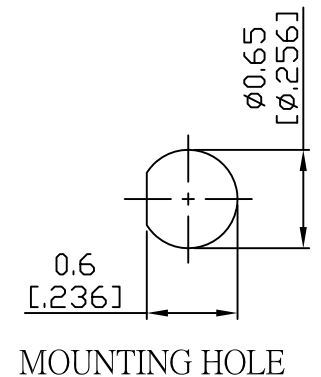

NO.	COMPONENTS	IMPEDANCE
1	SMA REVERSE POLARITY FEMALE FOR BULKHEAD	50 OHM
2	.141" HANDBENDABLE CABLE (= JYEBAO P/N .141SRF-W-P-50)	50 OHM
3	BNC MALE RIGHT ANGLE	50 OHM

REVISION			
REV.	DESCRIPTION	DATE	APPROVED
-	INITIAL RELEASE	2012/08/15	
A	修正SMA螺紋規格	2013/10/01	

JYE BAO P/N	L CM (INCH)	L1 FT (MM)
A95B39-141S-15	15 (5.906)	0.476 (145.0)
A95B39-141S-30	30 (11.811)	0.968 (295.0)
A95B39-141S-50	50 (19.685)	1.624 (495.0)
A95B39-141S-100	100 (39.370)	3.264 (995.0)
A95B39-141S-150	150 (59.055)	4.905 (1495.0)
A95B39-141S-200	200 (78.740)	6.545 (1995.0)
A95B39-141S-XXX	CUSTOM LENGTH IN CM	- - -

					STANDARD	REV A	UNIT CM(INCH)	<b>JYE BAO CO., LTD.</b>		
LENGTH TOLERANCE IS ±1.5% OR ±10MM, WHICHEVER IS GREATER.					APPROVED			TAIPEI TAIWAN		
					CHECKED			DESCRIPTION	CABLE ASSEMBLY SMA R/P JACK FOR BULKHEAD TO BNC PLUG R/A	
					DRAWING	Albert		JYE BAO DRAWING NO.	A95B39-141S-XXX	
NO.	PARTS NO.	DESCRIPTION	Q'TY	U/M						