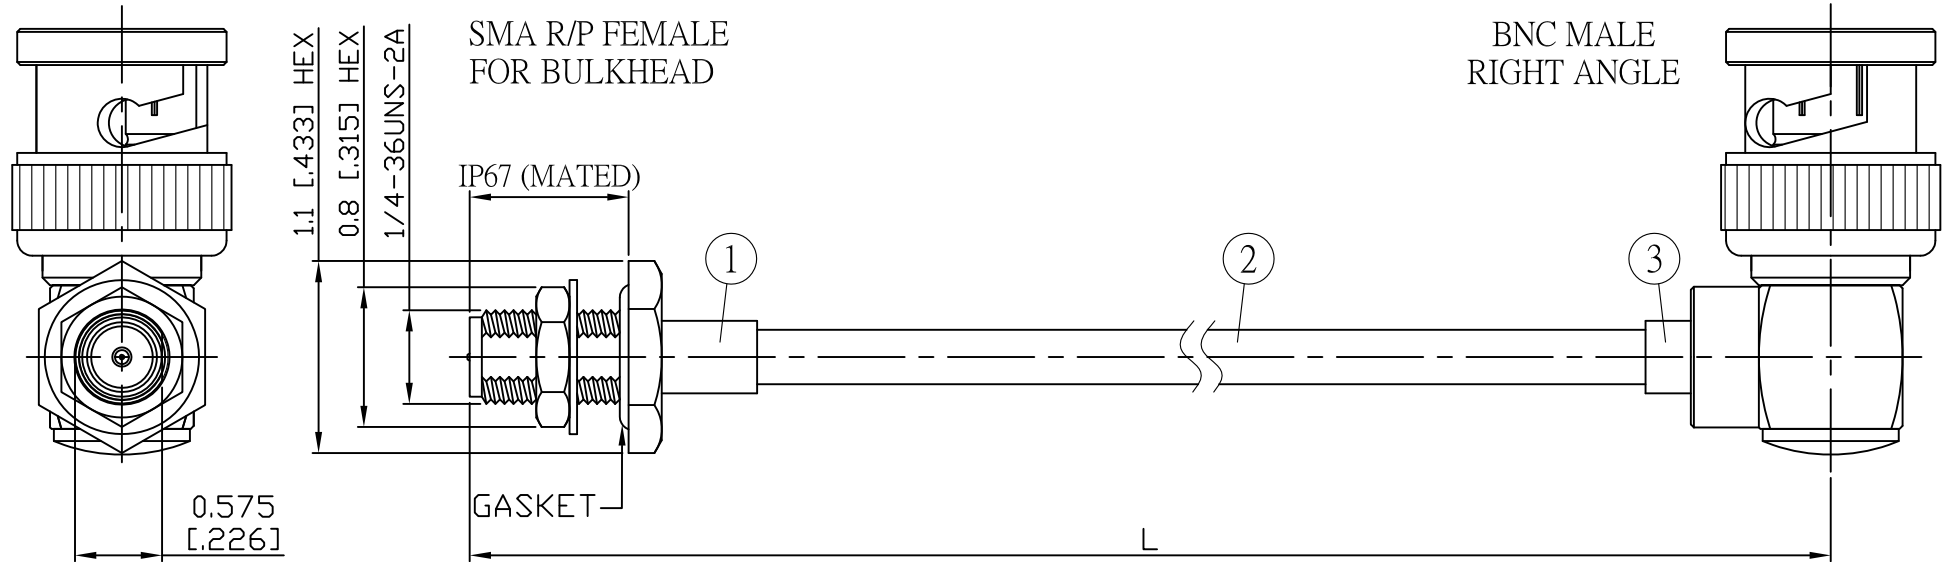

NO.	COMPONENTS	IMPEDANCE
1	SMA REVERSE POLARITY FEMALE FOR BULKHEAD	50 OHM
2	.141" HANDBENDABLE CABLE (= JYEBAO P/N .141SRF-W-P-50)	50 OHM
3	BNC MALE RIGHT ANGLE	50 OHM

REVISION			
REV.	DESCRIPTION	DATE	APPROVED
-	INITIAL RELEASE	2012/08/15	
A	修正SMA螺紋規格	2013/10/01	

JYE BAO P/N	L CM (INCH)	L1 FT (MM)
A95B39-141S-15	15 (5.906)	0.476 (145.0)
A95B39-141S-30	30 (11.811)	0.968 (295.0)
A95B39-141S-50	50 (19.685)	1.624 (495.0)
A95B39-141S-100	100 (39.370)	3.264 (995.0)
A95B39-141S-150	150 (59.055)	4.905 (1495.0)
A95B39-141S-200	200 (78.740)	6.545 (1995.0)
A95B39-141S-XXX	CUSTOM LENGTH IN CM	- - -

					STANDARD	REV A	UNIT CM(INCH)	<b>JYE BAO CO., LTD.</b>		
LENGTH TOLERANCE IS ±1.5% OR ±10MM, WHICHEVER IS GREATER.					APPROVED			TAIPEI TAIWAN		
					CHECKED			DESCRIPTION	CABLE ASSEMBLY SMA R/P JACK FOR BULKHEAD TO BNC PLUG R/A	
					DRAWING	Albert		JYE BAO DRAWING NO.	A95B39-141S-XXX	
NO.	PARTS NO.	DESCRIPTION	Q'TY	U/M						