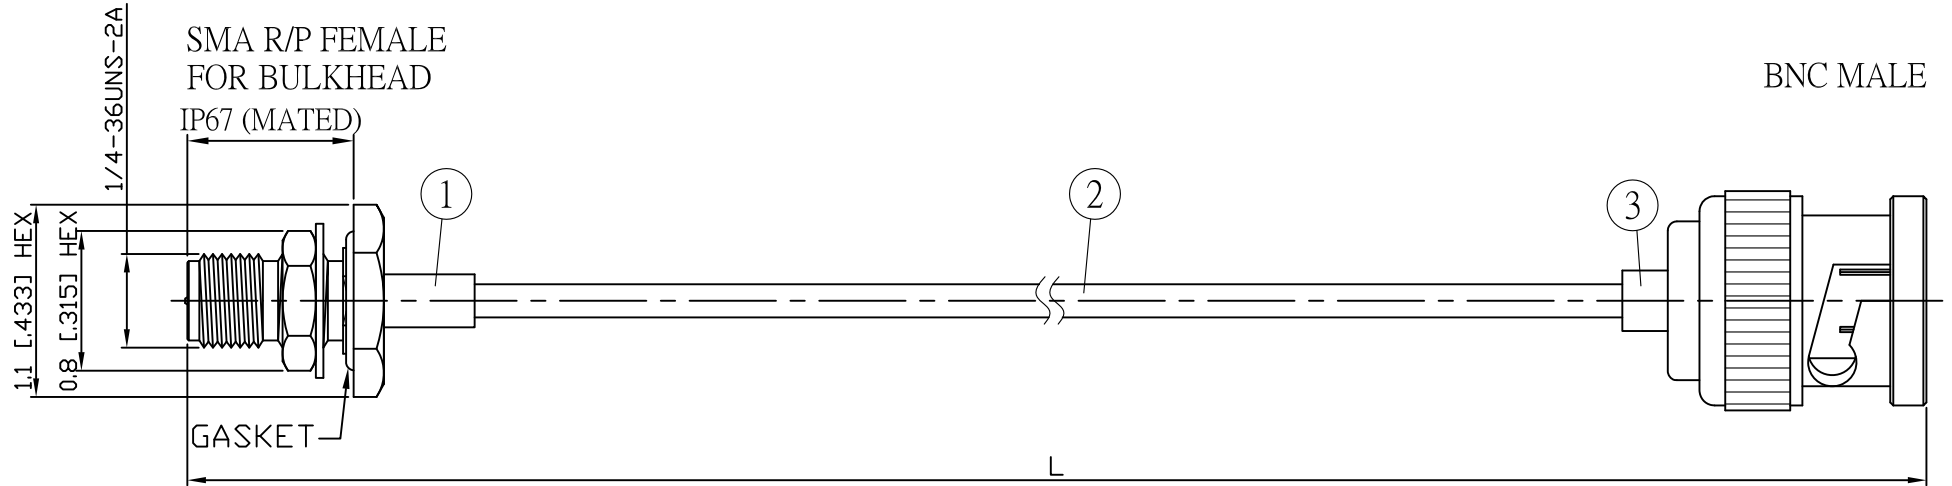

NO.	COMPONENTS	IMPEDANCE
1	SMA REVERSE POLARITY FEMALE FOR BULKHEAD	50 OHM
2	.085" HANDBENDABLE CABLE (= JYEBAO P/N .085SRF-W-P-50)	50 OHM
3	BNC MALE	50 OHM

REVISION			
REV.	DESCRIPTON	DATE	APPROVED
-	INITIAL RELEASE	2012/08/15	
A	修正SMA螺紋規格	2013/10/01	

JYE BAO P/N	L CM (INCH)	L1 FT (MM)
A95B30-85S-15	15 (5.906)	0.445 (135.5)
A95B30-85S-30	30 (11.811)	0.937 (285.5)
A95B30-85S-50	50 (19.685)	1.593 (485.5)
A95B30-85S-100	100 (39.370)	3.233 (985.5)
A95B30-85S-150	150 (59.055)	4.874 (1485.5)
A95B30-85S-200	200 (78.740)	6.514 (1985.5)
A95B30-85S-XXX	CUSTOM LENGTH IN CM	- - -

MOUNTING HOLE

				STANDARD	REV A	UNIT CM(INCH)	JYE BAO CO., LTD. TAIPEI TAIWAN
LENGTH TOLERANCE IS ±1.5% OR ±10MM, WHICHEVER IS GREATER.				APPROVED		DATE	
				CHECKED		DATE	
				DRAWING Albert		DATE	
				DESCRIPTION CABLE ASSEMBLY SMA R/P JACK FOR BULKHEAD TO BNC PLUG			
				JYE BAO DRAWING NO. A95B30-85S-XXX			
3	BNC3300-0085	BNC PLUG	1	EA			
2	.085SRF-W-P-50	CABLE	L1 (SEE TABLE)	FT			
1	SMA9305A-0085	SMA R/P JACK	1	EA			
NO.	PARTS NO.	DESCRIPTION	Q'TY	U/M			