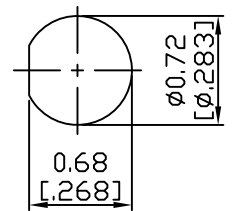

NO.	COMPONENTS	IMPEDANCE
1	SMA REVERSE POLARITY FEMALE FOR BULKHEAD	50 OHM
2	.085" HANDBENDABLE CABLE (= JYEBAO P/N .085SRF-W-P-50)	50 OHM
3	BNC MALE	50 OHM

REVISION			
REV.	DESCRIPTON	DATE	APPROVED
-	INITIAL RELEASE	2012/08/15	
A	修正SMA螺紋規格	2013/10/01	

JYE BAO P/N	L CM (INCH)	L1 FT (MM)
A95B30-85S-15	15 (5.906)	0.445 (135.5)
A95B30-85S-30	30 (11.811)	0.937 (285.5)
A95B30-85S-50	50 (19.685)	1.593 (485.5)
A95B30-85S-100	100 (39.370)	3.233 (985.5)
A95B30-85S-150	150 (59.055)	4.874 (1485.5)
A95B30-85S-200	200 (78.740)	6.514 (1985.5)
A95B30-85S-XXX	CUSTOM LENGTH IN CM	- - -

MOUNTING HOLE

				STANDARD	REV A	UNIT CM(INCH)	JYE BAO CO., LTD. TAIPEI TAIWAN
LENGTH TOLERANCE IS ±1.5% OR ±10MM, WHICHEVER IS GREATER.				APPROVED		DATE	
				CHECKED		DATE	
				DRAWING Albert		DATE	
				DESCRIPTION CABLE ASSEMBLY SMA R/P JACK FOR BULKHEAD TO BNC PLUG			
				JYE BAO DRAWING NO. A95B30-85S-XXX			
3	BNC3300-0085	BNC PLUG	1	EA			
2	.085SRF-W-P-50	CABLE	L1 (SEE TABLE)	FT			
1	SMA9305A-0085	SMA R/P JACK	1	EA			
NO.	PARTS NO.	DESCRIPTION	Q'TY	U/M			