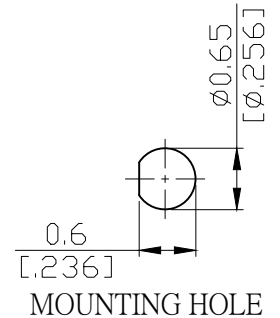

NO.	COMPONENTS	IMPEDANCE
1	SMA FEMALE FOR BULKHEAD	50 OHM
2	.047" HANDBENDABLE CABLE (= JYEBAO P/N .047SRF-W-P-50)	50 OHM
3	SMPM FEMALE RIGHT ANGLE	50 OHM

REVISION			
REV.	DESCRIPTION	DATE	APPROVED
-	INITIAL RELEASE	2022/04/12	

JYE BAO P/N	Freq. (GHz)	Max. Return Loss	L CM (INCH)	L1 M (MM)
A85PM89-47S-18GXXX	18	-16.5dB	50 (19.685)	0.492 (491.5)
			100 (39.370)	0.992 (991.5)
			150 (59.055)	1.492 (1491.5)
			200 (78.740)	1.992 (1991.5)
			CUSTOM LENGTH IN CM	- - -

					STANDARD	REV -	UNIT CM(INCH)	JYE BAO CO., LTD.	
					APPROVED			TAIPEI TAIWAN	
					CHECKED			DESCRIPTION CABLE ASSEMBLY SMA JACK FOR BULKHEAD TO SMPM JACK R/A	
					DRAWING			JYE BAO DRAWING NO. A85PM89-47S-18GXXX	
3	SMPM8300-9047	SMPM JACK R/A	1	EA	LENGTH TOLERANCE IS ±1.5% OR ±10MM, WHICHEVER IS GREATER.				
2	.047SRF-W-P-50	CABLE	SEE TABLE L1	M					
1	SMA8305-0047	SMA JACK	1	EA					
NO.	PARTS NO.	DESCRIPTION	QTY	U/M	DATE		DATE		