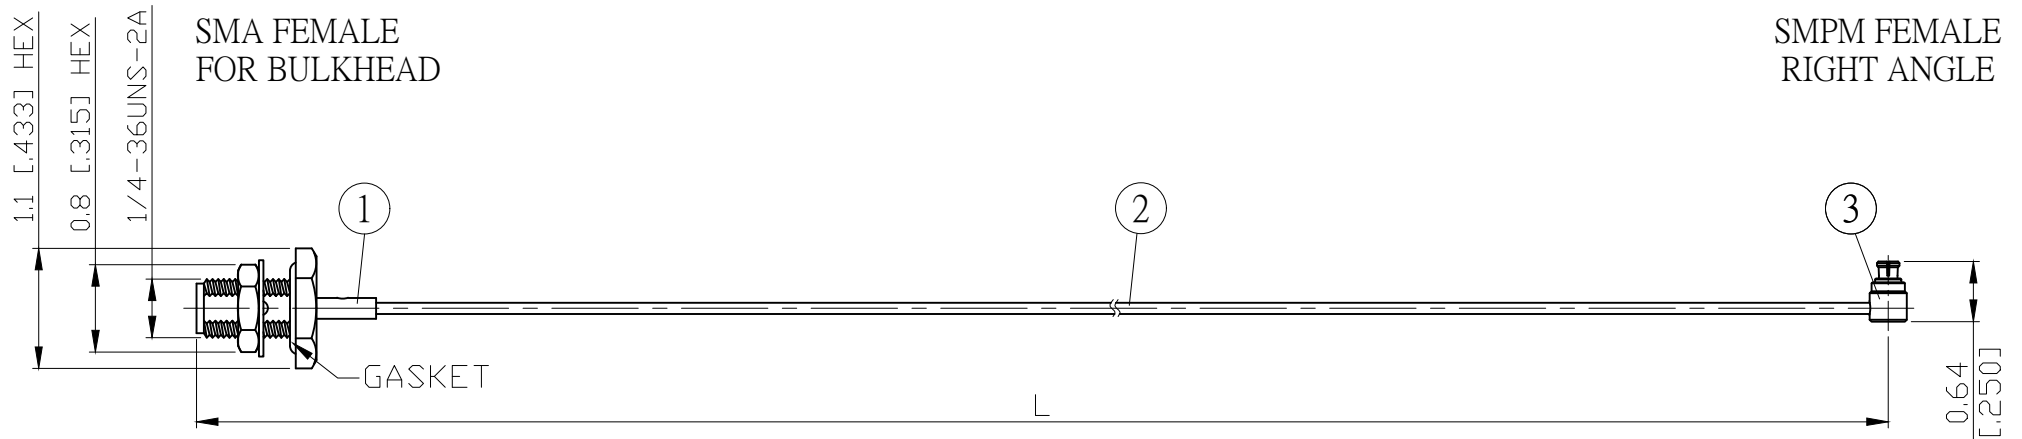

NO.	COMPONENTS	IMPEDANCE
1	SMA FEMALE FOR BULKHEAD	50 OHM
2	.047" HANDBENDABLE CABLE (= JYEBAO P/N .047SRF-W-P-50)	50 OHM
3	SMPM FEMALE RIGHT ANGLE	50 OHM

REVISION			
REV.	DESCRIPTION	DATE	APPROVED
-	INITIAL RELEASE	2022/04/12	

JYE BAO P/N	Freq. (GHz)	Max. Return Loss	L CM (INCH)	L1 M (MM)
A85PM89-47S-18GXXX	18	-16.5dB	50 (19.685)	0.492 (491.5)
			100 (39.370)	0.992 (991.5)
			150 (59.055)	1.492 (1491.5)
			200 (78.740)	1.992 (1991.5)
			CUSTOM LENGTH IN CM	- - -

					STANDARD	REV -	UNIT CM(INCH)	JYE BAO CO., LTD.	
					APPROVED			TAIPEI TAIWAN	
					CHECKED			DESCRIPTION CABLE ASSEMBLY SMA JACK FOR BULKHEAD TO SMPM JACK R/A	
					DRAWING			JYE BAO DRAWING NO. A85PM89-47S-18GXXX	
3	SMPM8300-9047	SMPM JACK R/A	1	EA	LENGTH TOLERANCE IS ±1.5% OR ±10MM, WHICHEVER IS GREATER.				
2	.047SRF-W-P-50	CABLE	SEE TABLE L1	M					
1	SMA8305-0047	SMA JACK	1	EA					
NO.	PARTS NO.	DESCRIPTION	QTY	U/M	DATE		DATE		