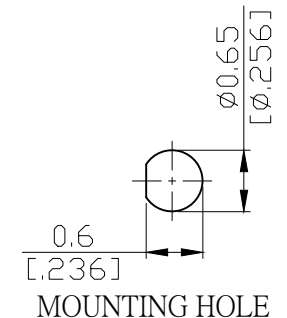

NO.	COMPONENTS	IMPEDANCE
1	SMA FEMALE FOR BULKHEAD	50 OHM
2	.047" HANDBENDABLE CABLE (= JYBAO P/N .047SRF-W-P-50)	50 OHM
3	SMP FEMALE RIGHT ANGLE	50 OHM

REVISION			
REV.	DESCRIPTION	DATE	APPROVED
-	INITIAL RELEASE	2022/03/22	

JYE BAO P/N	Freq. (GHz)	Max. Return Loss	L CM (INCH)	L1 M (MM)
A85P89-47S-18GXXX	18	-16.5dB	50 (19.685)	0.491 (491.0)
			100 (39.370)	0.991 (991.0)
			150 (59.055)	1.491 (1491.0)
			200 (78.740)	1.991 (1991.0)
			CUSTOM LENGTH IN CM	- - -

					STANDARD	REV -	UNIT CM(INCH)	<b>JYE BAO CO., LTD.</b>	
					APPROVED			TAIPEI TAIWAN	
					CHECKED			DESCRIPTION CABLE ASSEMBLY SMA JACK FOR BULKHEAD TO SMP JACK R/A	
					DRAWING			JYE BAO DRAWING NO. A85P89-47S-18GXXX	
3	SMP8300-9047	SMP JACK R/A	1	EA	LENGTH TOLERANCE IS ±1.5% OR ±10MM, WHICHEVER IS GREATER.				
2	.047SRF-W-P-50	CABLE	SEE TABLE L1	M					
1	SMA8305-0047	SMA JACK	1	EA					
NO.	PARTS NO.	DESCRIPTION	QTY	U/M					