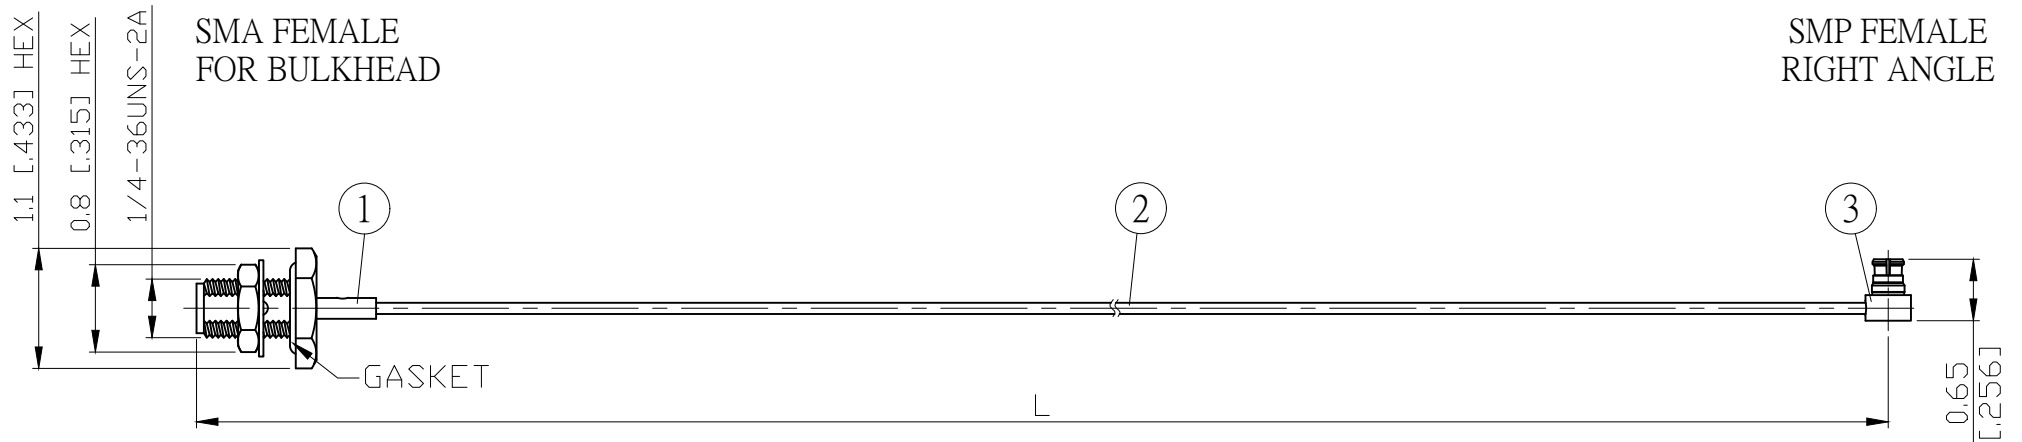

NO.	COMPONENTS	IMPEDANCE
1	SMA FEMALE FOR BULKHEAD	50 OHM
2	.047" HANDBENDABLE CABLE (= JYBAO P/N .047SRF-W-P-50)	50 OHM
3	SMP FEMALE RIGHT ANGLE	50 OHM

REVISION			
REV.	DESCRIPTION	DATE	APPROVED
-	INITIAL RELEASE	2022/03/22	

JYE BAO P/N	Freq. (GHz)	Max. Return Loss	L CM (INCH)	L1 M (MM)
A85P89-47S-18GXXX	18	-16.5dB	50 (19.685)	0.491 (491.0)
			100 (39.370)	0.991 (991.0)
			150 (59.055)	1.491 (1491.0)
			200 (78.740)	1.991 (1991.0)
			CUSTOM LENGTH IN CM	- - -

					STANDARD	REV -	UNIT CM(INCH)	<b>JYE BAO CO., LTD.</b>	
					APPROVED			TAIPEI TAIWAN	
					CHECKED			DESCRIPTION CABLE ASSEMBLY SMA JACK FOR BULKHEAD TO SMP JACK R/A	
					DRAWING			JYE BAO DRAWING NO. A85P89-47S-18GXXX	
3	SMP8300-9047	SMP JACK R/A	1	EA	LENGTH TOLERANCE IS ±1.5% OR ±10MM, WHICHEVER IS GREATER.				
2	.047SRF-W-P-50	CABLE	SEE TABLE L1	M					
1	SMA8305-0047	SMA JACK	1	EA					
NO.	PARTS NO.	DESCRIPTION	QTY	U/M					