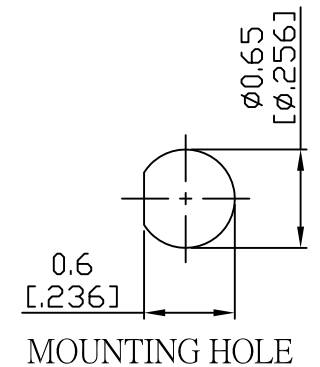

NO.	COMPONENTS	IMPEDANCE
1	SMA FEMALE FOR BULKHEAD	50 OHM
2	.085" HANDBENDABLE CABLE (= JYEBAO P/N .085SRF-W-P-50)	50 OHM
3	BNC REVERSE POLARITY MALE	50 OHM

REVISION			
REV.	DESCRIPTON	DATE	APPROVED
-	INITIAL RELEASE	2012/06/06	
A	修正SMA螺紋規格	2013/10/01	

JYE BAO P/N	L CM (INCH)	L1 FT (MM)
A85B60-85S-15	15 (5.906)	0.443 (135.0)
A85B60-85S-30	30 (11.811)	0.935 (285.0)
A85B60-85S-50	50 (19.685)	1.591 (485.0)
A85B60-85S-100	100 (39.370)	3.232 (985.0)
A85B60-85S-150	150 (59.055)	4.872 (1485.0)
A85B60-85S-200	200 (78.740)	6.512 (1985.0)
A85B60-85S-XXX	CUSTOM LENGTH IN CM	- - -

					STANDARD	REV A	UNIT CM(INCH)	JYE BAO CO., LTD.	
LENGTH TOLERANCE IS ±1.5% OR ±10MM, WHICHEVER IS GREATER.					APPROVED			TAIPEI TAIWAN	
					CHECKED	DATE	DESCRIPTION CABLE ASSEMBLY SMA JACK FOR BULKHEAD TO BNC R/P PLUG		
					DRAWING Albert	DATE	JYE BAO DRAWING NO. A85B60-85S-XXX		
3	BNC6300-0085	BNC R/P PLUG	1	EA					
2	.085SRF-W-P-50	CABLE	L1 (SEE TABLE)	FT					
1	SMA8305-0085	SMA JACK	1	EA					
NO.	PARTS NO.	DESCRIPTION	Q'TY	U/M					