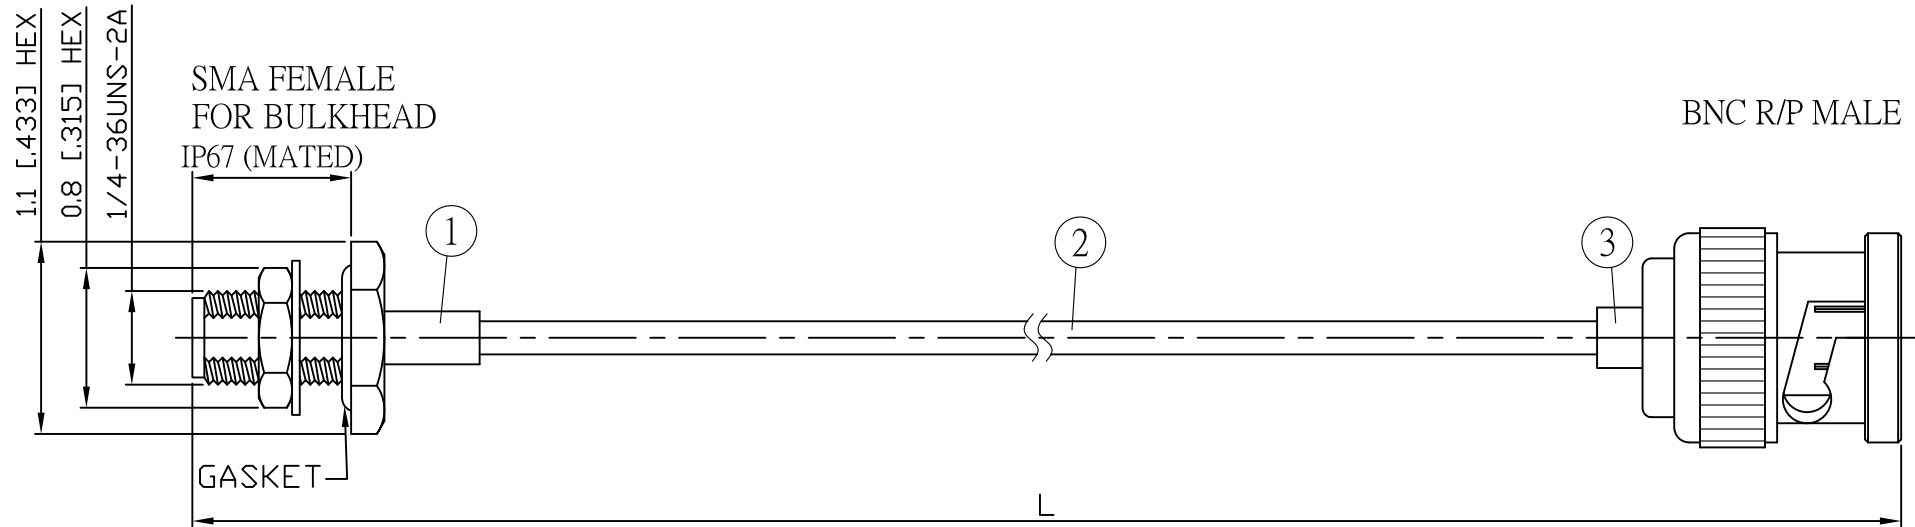

NO.	COMPONENTS	IMPEDANCE
1	SMA FEMALE FOR BULKHEAD	50 OHM
2	.085" HANDBENDABLE CABLE (= JYEBAO P/N .085SRF-W-P-50)	50 OHM
3	BNC REVERSE POLARITY MALE	50 OHM

REVISION			
REV.	DESCRIPTON	DATE	APPROVED
-	INITIAL RELEASE	2012/06/06	
A	修正SMA螺紋規格	2013/10/01	

JYE BAO P/N	L CM (INCH)	L1 FT (MM)
A85B60-85S-15	15 (5.906)	0.443 (135.0)
A85B60-85S-30	30 (11.811)	0.935 (285.0)
A85B60-85S-50	50 (19.685)	1.591 (485.0)
A85B60-85S-100	100 (39.370)	3.232 (985.0)
A85B60-85S-150	150 (59.055)	4.872 (1485.0)
A85B60-85S-200	200 (78.740)	6.512 (1985.0)
A85B60-85S-XXX	CUSTOM LENGTH IN CM	- - -

					STANDARD	REV A	UNIT CM(INCH)	JYE BAO CO., LTD.	
LENGTH TOLERANCE IS ±1.5% OR ±10MM, WHICHEVER IS GREATER.					APPROVED			TAIPEI TAIWAN	
					CHECKED	DATE	DESCRIPTION CABLE ASSEMBLY SMA JACK FOR BULKHEAD TO BNC R/P PLUG		
					DRAWING Albert	DATE	JYE BAO DRAWING NO. A85B60-85S-XXX		
3	BNC6300-0085	BNC R/P PLUG	1	EA					
2	.085SRF-W-P-50	CABLE	L1 (SEE TABLE)	FT					
1	SMA8305-0085	SMA JACK	1	EA					
NO.	PARTS NO.	DESCRIPTION	Q'TY	U/M					