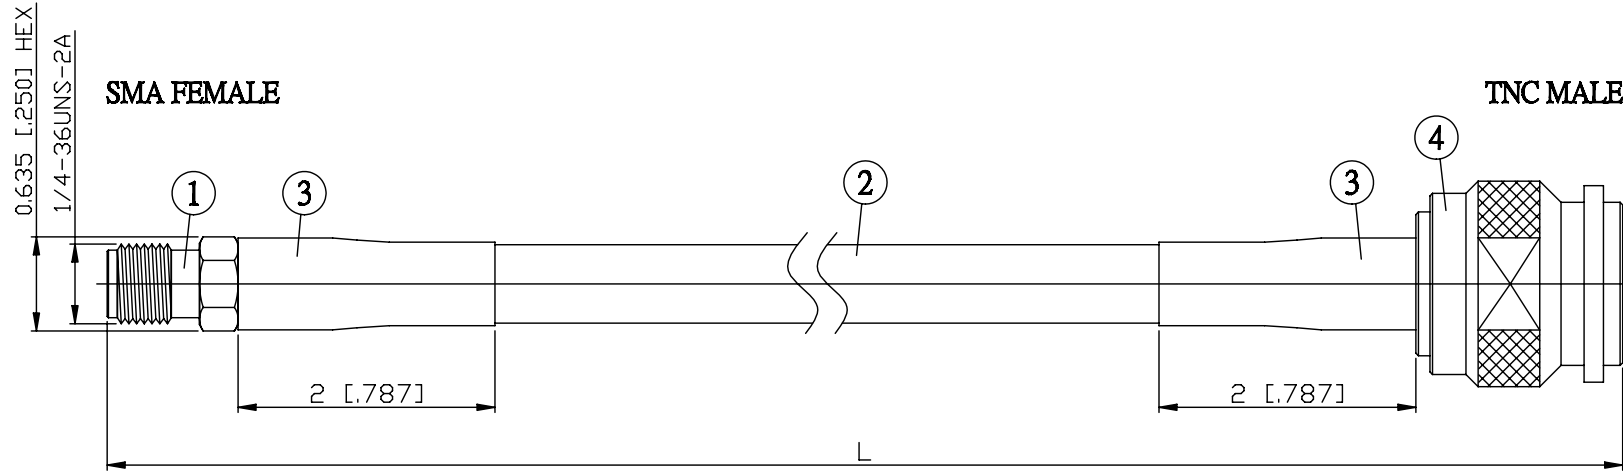

NO.	COMPONENTS	IMPEDANCE
1	SMA FEMALE	50 OHM
2	JBY240	50 OHM
3	HEAT SHRINKING TUBE	
4	TNC MALE	50 OHM

JYE BAO P/N	L CM (INCH)
A80T30-L240-15	15 (5.906)
A80T30-L240-30	30 (11.811)
A80T30-L240-50	50 (19.685)
A80T30-L240-100	100 (39.370)
A80T30-L240-150	150 (59.055)
A80T30-L240-200	200 (78.740)
A80T30-L240-XXX	CUSTOM LENGTH IN CM

LENGTH TOLERANCE IS ±1.5% OR ±10MM, WHICHEVER IS GREATER.	JYE BAO CO., LTD. TAIPEI TAIWAN
	DESCRIPTION CABLE ASSEMBLY SMA JACK TO TNC PLUG
	JYE BAO DRAWING NO. A80T30-L240-XXX