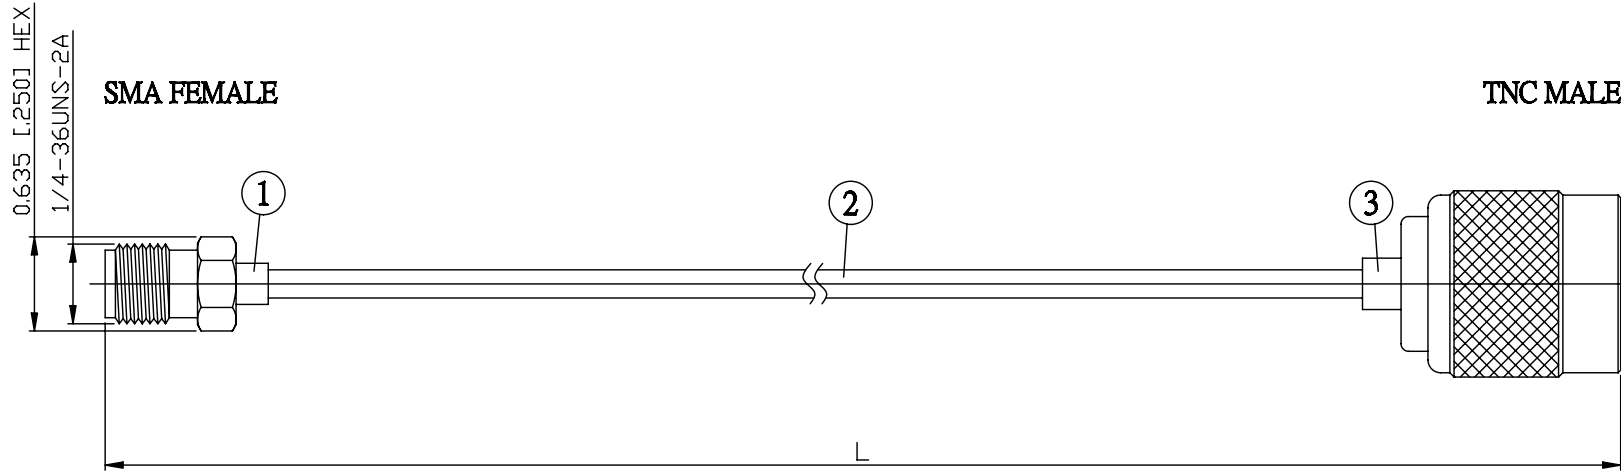

NO.	COMPONENTS	IMPEDANCE
1	SMA FEMALE	50 OHM
2	.085" TIN PLATED SEMI-RIGID CABLE (TIN PLATED RG405)	50 OHM
3	TNC MALE	50 OHM

JYE BAO P/N	L CM (INCH)
A80T30-85T-15	15 (5.906)
A80T30-85T-30	30 (11.811)
A80T30-85T-50	50 (19.685)
A80T30-85T-100	100 (39.370)
A80T30-85T-150	150 (59.055)
A80T30-85T-200	200 (78.740)
A80T30-85T-XXX	CUSTOM LENGTH IN CM

LENGTH TOLERANCE IS $\pm 1.5\%$ OR $\pm 10\text{MM}$, WHICHEVER IS GREATER.	JYE BAO CO., LTD. TAIPEI TAIWAN
	DESCRIPTION CABLE ASSEMBLY SMA JACK TO TNC PLUG
	JYE BAO DRAWING NO. A80T30-85T-XXX