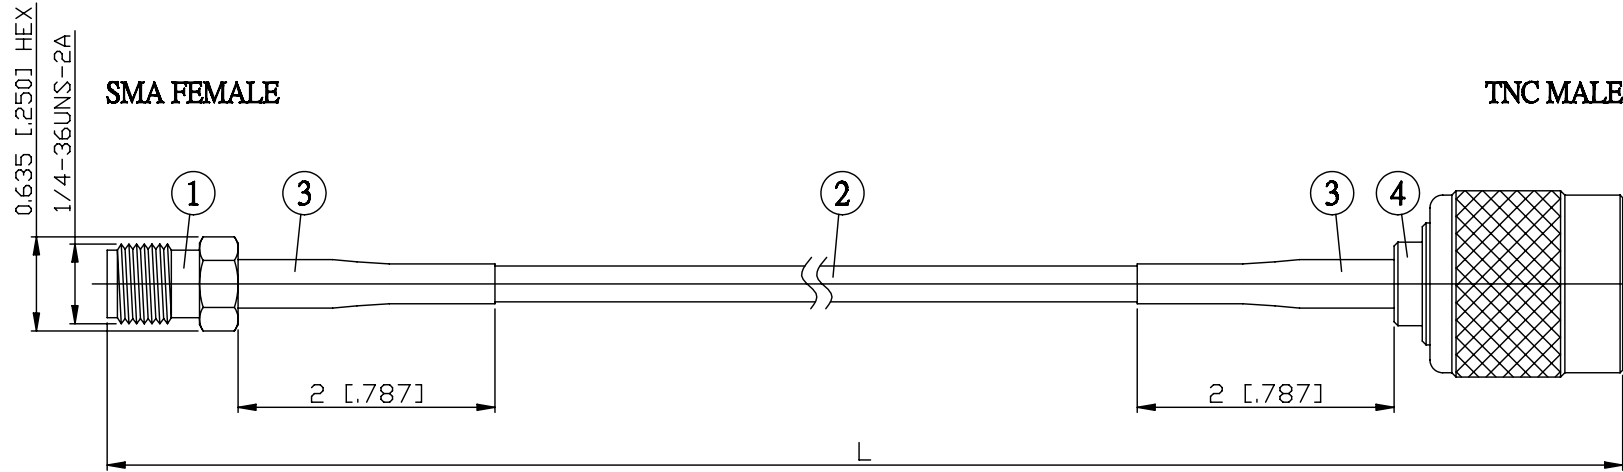

NO.	COMPONENTS	IMPEDANCE
1	SMA FEMALE	50 OHM
2	RG174	50 OHM
3	HEAT SHRINKING TUBE	
4	TNC MALE	50 OHM

JYE BAO P/N	L CM (INCH)
A80T30-174-15	15 (5.906)
A80T30-174-30	30 (11.811)
A80T30-174-50	50 (19.685)
A80T30-174-100	100 (39.370)
A80T30-174-150	150 (59.055)
A80T30-174-200	200 (78.740)
A80T30-174-XXX	CUSTOM LENGTH IN CM

LENGTH TOLERANCE IS ±1.5% OR ±10MM, WHICHEVER IS GREATER.	JYE BAO CO., LTD. TAIPEI TAIWAN
	<small>DESCRIPTION</small> CABLE ASSEMBLY SMA JACK TO TNC PLUG
	<small>JYE BAO DRAWING NO.</small> A80T30-174-XXX