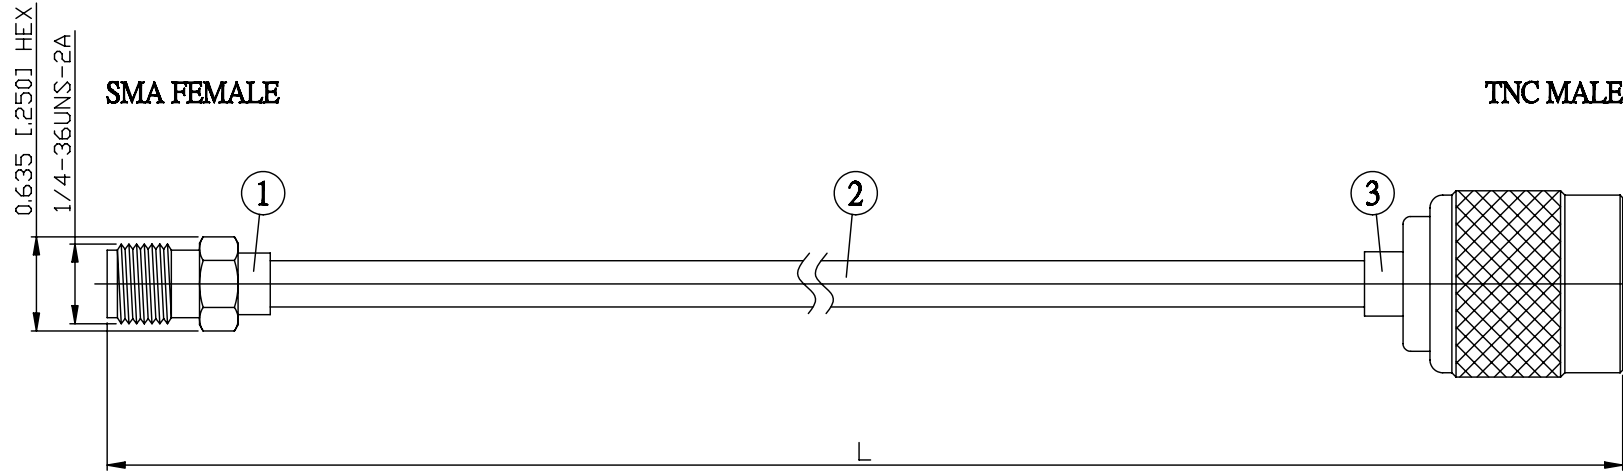

NO.	COMPONENTS	IMPEDANCE
1	SMA FEMALE	50 OHM
2	.141" HANDBENDABLE CABLE (= JYEBAO P/N .141SRF-W-P-50)	50 OHM
3	TNC MALE	50 OHM

JYE BAO P/N	L CM (INCH)
A80T30-141S-15	15 (5.906)
A80T30-141S-30	30 (11.811)
A80T30-141S-50	50 (19.685)
A80T30-141S-100	100 (39.370)
A80T30-141S-150	150 (59.055)
A80T30-141S-200	200 (78.740)
A80T30-141S-XXX	CUSTOM LENGTH IN CM

LENGTH TOLERANCE IS ±1.5% OR ±10MM, WHICHEVER IS GREATER.	JYE BAO CO., LTD. TAIPEI TAIWAN
	DESCRIPTION CABLE ASSEMBLY SMA JACK TO TNC PLUG
	JYE BAO DRAWING NO. A80T30-141S-XXX