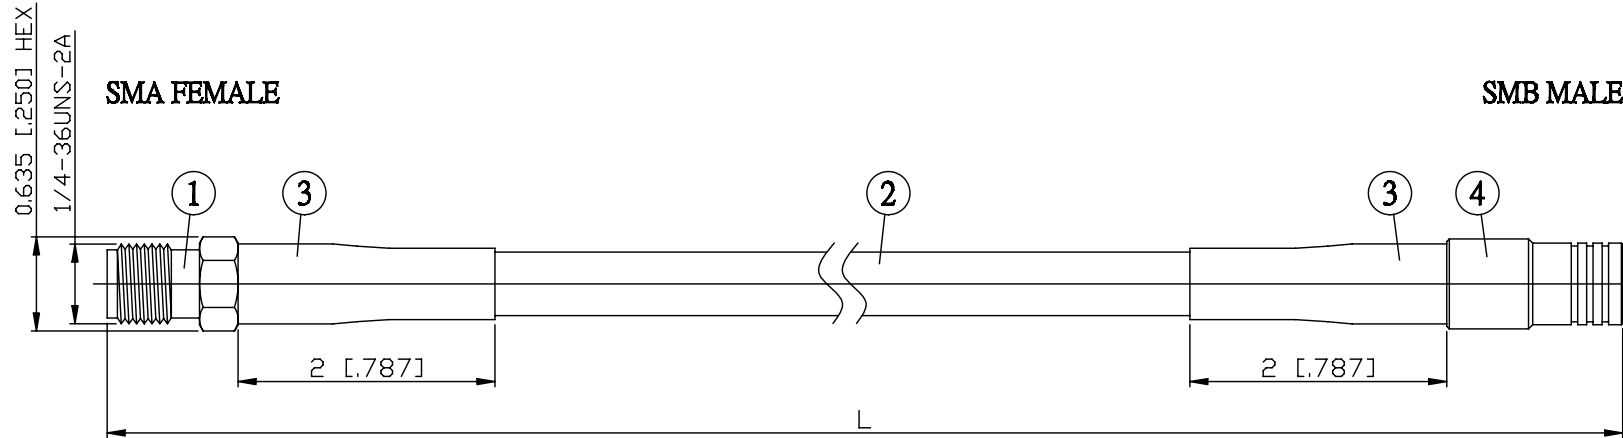

NO.	COMPONENTS	IMPEDANCE
1	SMA FEMALE	50 OHM
2	JBY195	50 OHM
3	HEAT SHRINKING TUBE	
4	SMB MALE	50 OHM

JYE BAO P/N	L CM (INCH)
A80S30-L195-15	15 (5.906)
A80S30-L195-30	30 (11.811)
A80S30-L195-50	50 (19.685)
A80S30-L195-100	100 (39.370)
A80S30-L195-150	150 (59.055)
A80S30-L195-200	200 (78.740)
A80S30-L195-XXX	CUSTOM LENGTH IN CM

<b>LENGTH TOLERANCE IS ±1.5% OR ±10MM, WHICHEVER IS GREATER.</b>	<b>JYE BAO CO., LTD.</b> TAIPEI TAIWAN
	<small>DESCRIPTION</small> <b>CABLE ASSEMBLY SMA JACK TO SMB PLUG</b>
	<small>JYE BAO DRAWING NO.</small> <b>A80S30-L195-XXX</b>