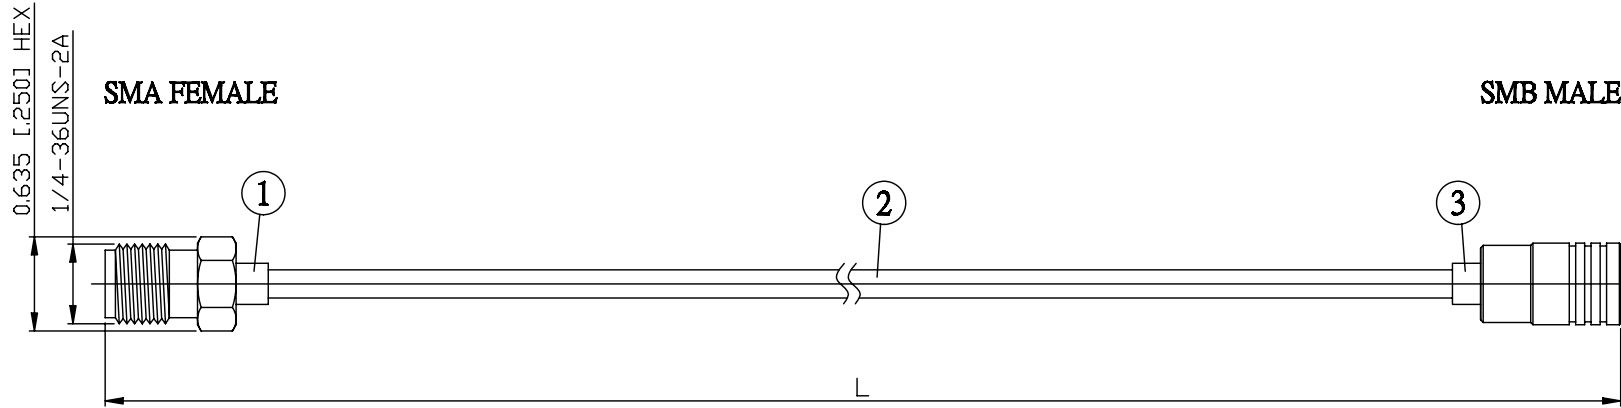

NO.	COMPONENTS	IMPEDANCE
1	SMA FEMALE	50 OHM
2	.085" TIN PLATED SEMI-RIGID CABLE (TIN PLATED RG405)	50 OHM
3	SMB MALE	50 OHM

JYE BAO P/N	L CM (INCH)
A80S30-85T-15	15 (5.906)
A80S30-85T-30	30 (11.811)
A80S30-85T-50	50 (19.685)
A80S30-85T-100	100 (39.370)
A80S30-85T-150	150 (59.055)
A80S30-85T-200	200 (78.740)
A80S30-85T-XXX	CUSTOM LENGTH IN CM

LENGTH TOLERANCE IS $\pm 1.5\%$ OR $\pm 10\text{MM}$, WHICHEVER IS GREATER.	JYE BAO CO., LTD. TAIPEI TAIWAN
	DESCRIPTION CABLE ASSEMBLY SMA JACK TO SMB PLUG
	JYE BAO DRAWING NO. A80S30-85T-XXX