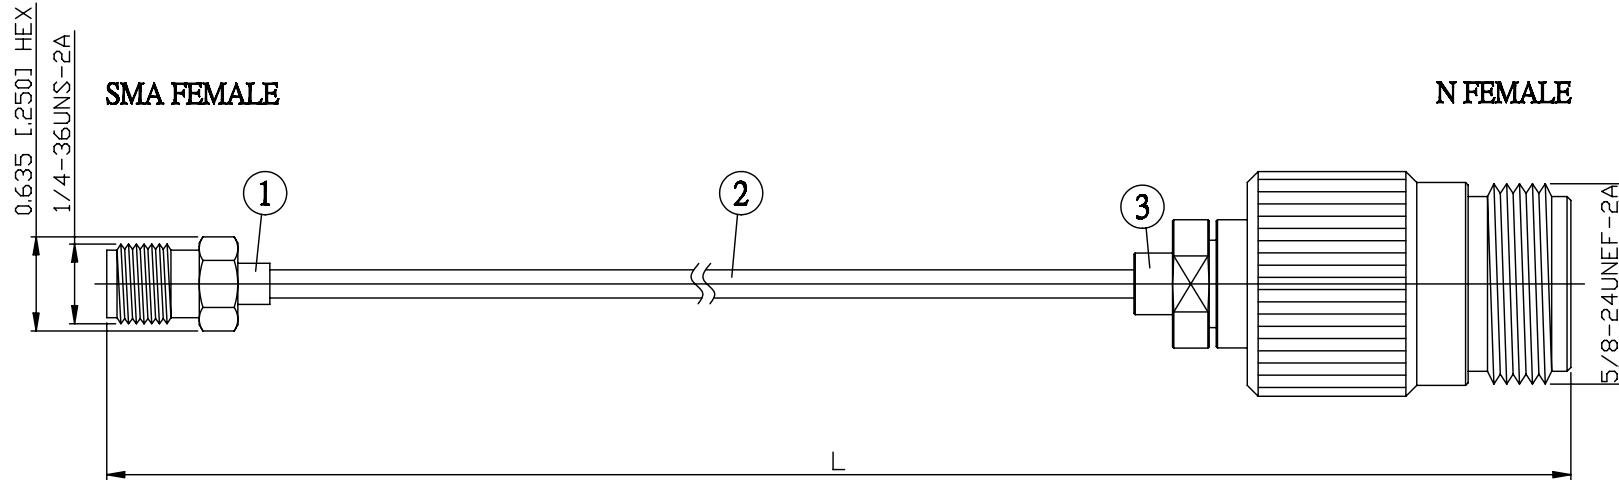

NO.	COMPONENTS	IMPEDANCE
1	SMA FEMALE	50 OHM
2	.085" HANDBENDABLE CABLE (= JYEBAO P/N .085SRF-W-P-50)	50 OHM
3	N FEMALE	50 OHM

JYE BAO P/N	L CM (INCH)
A80N80-85S-15	15 (5.906)
A80N80-85S-30	30 (11.811)
A80N80-85S-50	50 (19.685)
A80N80-85S-100	100 (39.370)
A80N80-85S-150	150 (59.055)
A80N80-85S-200	200 (78.740)
A80N80-85S-XXX	CUSTOM LENGTH IN CM

LENGTH TOLERANCE IS $\pm 1.5\%$ OR $\pm 10\text{MM}$, WHICHEVER IS GREATER.	JYE BAO CO., LTD. TAIPEI TAIWAN
	DESCRIPTION CABLE ASSEMBLY SMA JACK TO N JACK
	JYE BAO DRAWING NO. A80N80-85S-XXX