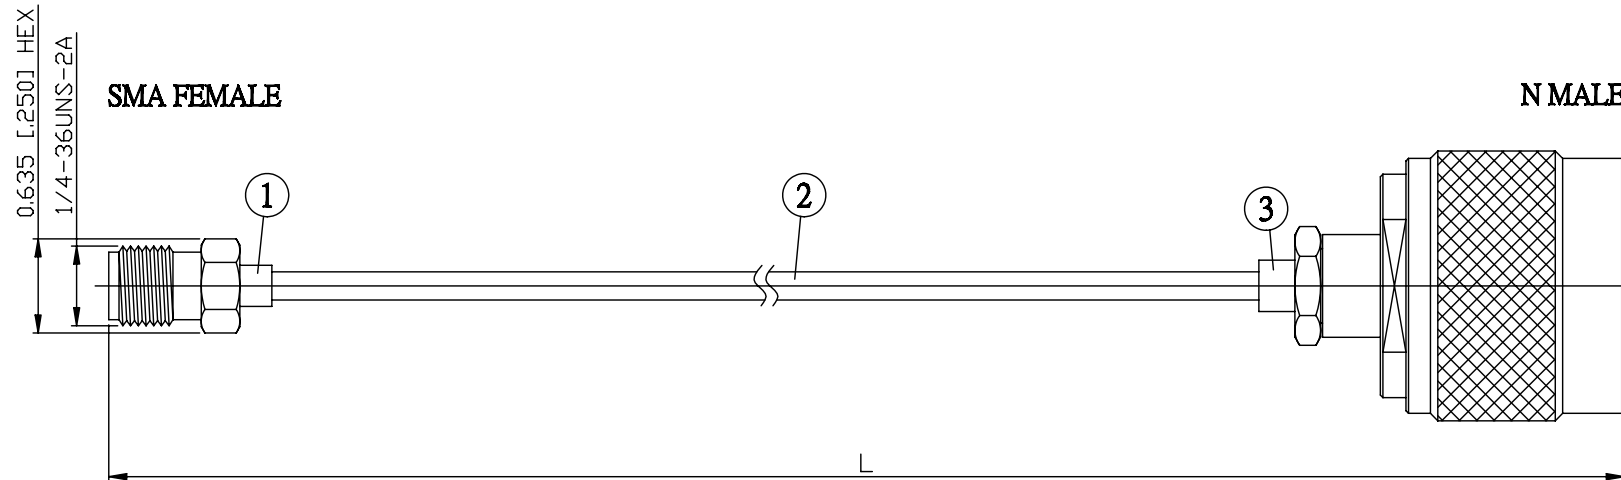

NO.	COMPONENTS	IMPEDANCE
1	SMA FEMALE	50 OHM
2	.085" TIN PLATED SEMI-RIGID CABLE (TIN PLATED RG405)	50 OHM
3	N MALE	50 OHM

JYE BAO P/N	L CM (INCH)
A80N30-85T-15	15 (5.906)
A80N30-85T-30	30 (11.811)
A80N30-85T-50	50 (19.685)
A80N30-85T-100	100 (39.370)
A80N30-85T-150	150 (59.055)
A80N30-85T-200	200 (78.740)
A80N30-85T-XXX	CUSTOM LENGTH IN CM

LENGTH TOLERANCE IS $\pm 1.5\%$ OR $\pm 10\text{MM}$, WHICHEVER IS GREATER.	JYE BAO CO., LTD. TAIPEI TAIWAN
	DESCRIPTION CABLE ASSEMBLY SMA JACK TO N PLUG
	JYE BAO DRAWING NO. A80N30-85T-XXX