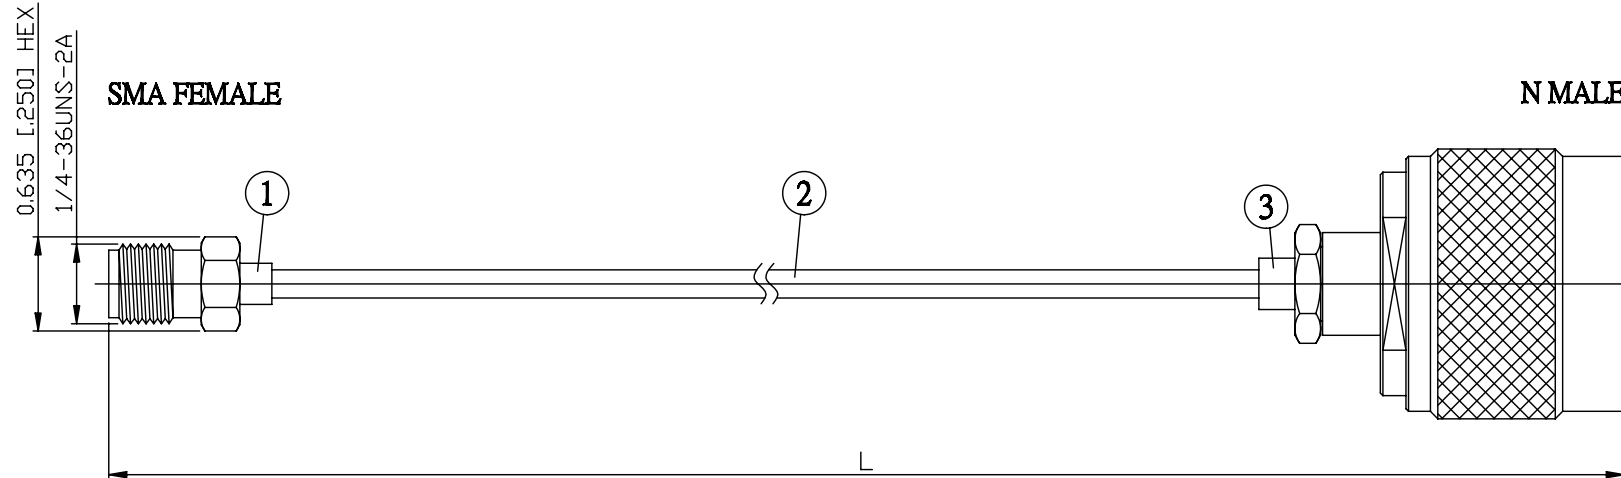

NO.	COMPONENTS	IMPEDANCE
1	SMA FEMALE	50 OHM
2	.085" HANDBENDABLE CABLE (= JYEBAO P/N .085SRF-W-P-50)	50 OHM
3	N MALE	50 OHM

JYE BAO P/N	L CM (INCH)
A80N30-85S-15	15 (5.906)
A80N30-85S-30	30 (11.811)
A80N30-85S-50	50 (19.685)
A80N30-85S-100	100 (39.370)
A80N30-85S-150	150 (59.055)
A80N30-85S-200	200 (78.740)
A80N30-85S-XXX	CUSTOM LENGTH IN CM

LENGTH TOLERANCE IS $\pm 1.5\%$ OR $\pm 10\text{MM}$, WHICHEVER IS GREATER.	JYE BAO CO., LTD. TAIPEI TAIWAN
	DESCRIPTION CABLE ASSEMBLY SMA JACK TO N PLUG
	JYE BAO DRAWING NO. A80N30-85S-XXX