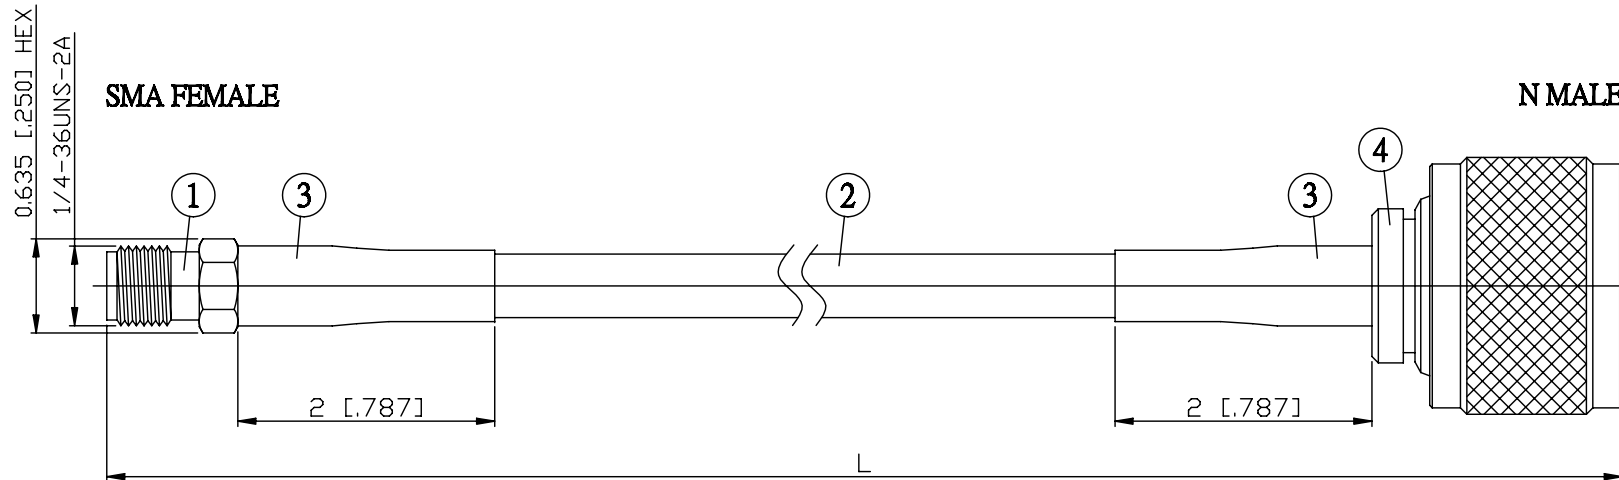

NO.	COMPONENTS	IMPEDANCE
1	SMA FEMALE	50 OHM
2	RG58	50 OHM
3	HEAT SHRINKING TUBE	
4	N MALE	50 OHM

JYE BAO P/N	L CM (INCH)
A80N30-58-15	15 (5.906)
A80N30-58-30	30 (11.811)
A80N30-58-50	50 (19.685)
A80N30-58-100	100 (39.370)
A80N30-58-150	150 (59.055)
A80N30-58-200	200 (78.740)
A80N30-58-XXX	CUSTOM LENGTH IN CM

LENGTH TOLERANCE IS $\pm 1.5\%$ OR $\pm 10\text{MM}$ , WHICHEVER IS GREATER.	<b>JYE BAO CO., LTD.</b> TAIPEI TAIWAN
	DESCRIPTION CABLE ASSEMBLY SMA JACK TO N PLUG
	JYE BAO DRAWING NO. A80N30-58-XXX