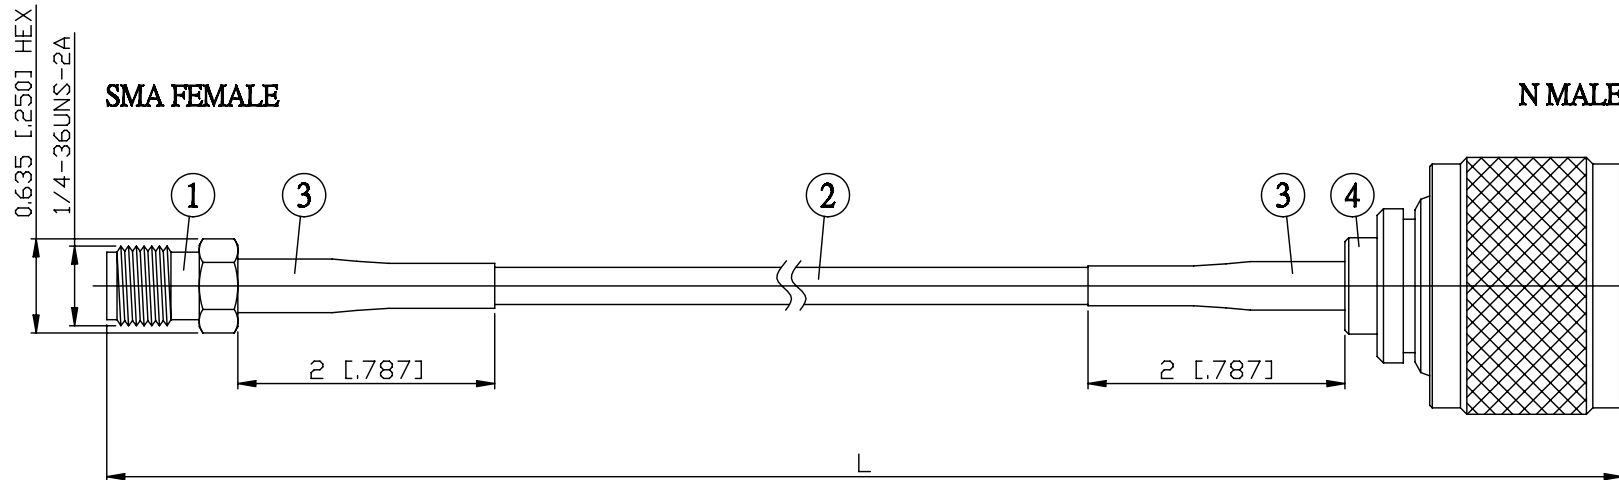

NO.	COMPONENTS	IMPEDANCE
1	SMA FEMALE	50 OHM
2	DOUBLE SHIELDED RG316(= RD316)	50 OHM
3	HEAT SHRINKING TUBE	
4	N MALE	50 OHM

JYE BAO P/N	L CM (INCH)
A80N30-316D-15	15 (5.906)
A80N30-316D-30	30 (11.811)
A80N30-316D-50	50 (19.685)
A80N30-316D-100	100 (39.370)
A80N30-316D-150	150 (59.055)
A80N30-316D-200	200 (78.740)
A80N30-316D-XXX	CUSTOM LENGTH IN CM

LENGTH TOLERANCE IS $\pm 1.5\%$ OR $\pm 10\text{MM}$ , WHICHEVER IS GREATER.	<b>JYE BAO CO., LTD.</b> TAIPEI TAIWAN
	DESCRIPTION CABLE ASSEMBLY SMA JACK TO N PLUG
	JYE BAO DRAWING NO. A80N30-316D-XXX