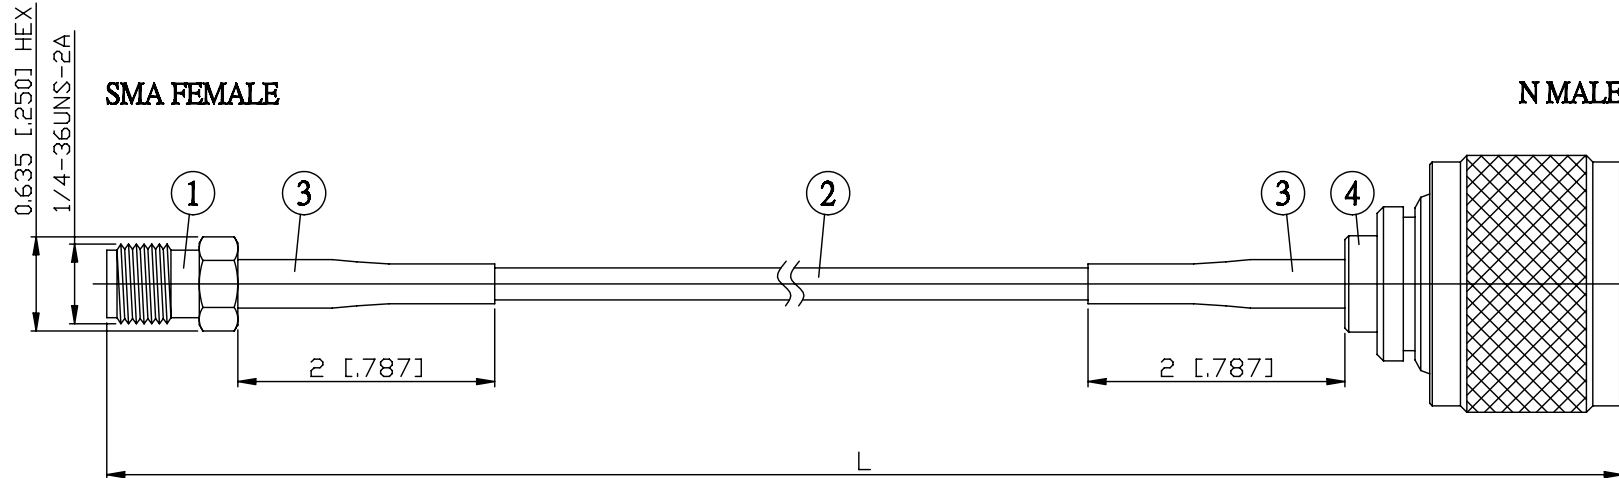

NO.	COMPONENTS	IMPEDANCE
1	SMA FEMALE	50 OHM
2	RG316	50 OHM
3	HEAT SHRINKING TUBE	
4	N MALE	50 OHM

JYE BAO P/N	L CM (INCH)
A80N30-316-15	15 (5.906)
A80N30-316-30	30 (11.811)
A80N30-316-50	50 (19.685)
A80N30-316-100	100 (39.370)
A80N30-316-150	150 (59.055)
A80N30-316-200	200 (78.740)
A80N30-316-XXX	CUSTOM LENGTH IN CM

LENGTH TOLERANCE IS $\pm 1.5\%$ OR $\pm 10\text{MM}$, WHICHEVER IS GREATER.	JYE BAO CO., LTD. TAIPEI TAIWAN
	DESCRIPTION CABLE ASSEMBLY SMA JACK TO N PLUG
	JYE BAO DRAWING NO. A80N30-316-XXX