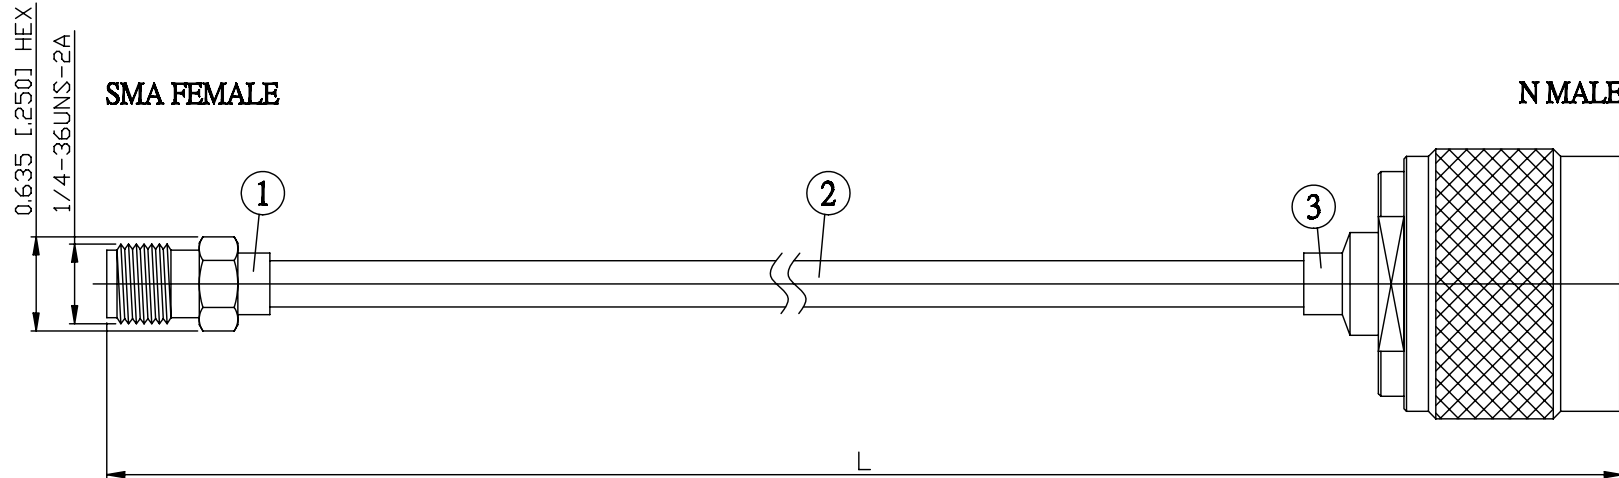

NO.	COMPONENTS	IMPEDANCE
1	SMA FEMALE	50 OHM
2	.141" HANDBENDABLE CABLE (= JYEBAO P/N .141SRF-W-P-50)	50 OHM
3	N MALE	50 OHM

JYE BAO P/N	L CM (INCH)
A80N30-141S-15	15 (5.906)
A80N30-141S-30	30 (11.811)
A80N30-141S-50	50 (19.685)
A80N30-141S-100	100 (39.370)
A80N30-141S-150	150 (59.055)
A80N30-141S-200	200 (78.740)
A80N30-141S-XXX	CUSTOM LENGTH IN CM

LENGTH TOLERANCE IS $\pm 1.5\%$ OR $\pm 10\text{MM}$, WHICHEVER IS GREATER.	JYE BAO CO., LTD. TAIPEI TAIWAN
	DESCRIPTION CABLE ASSEMBLY SMA JACK TO N PLUG
	JYE BAO DRAWING NO. A80N30-141S-XXX