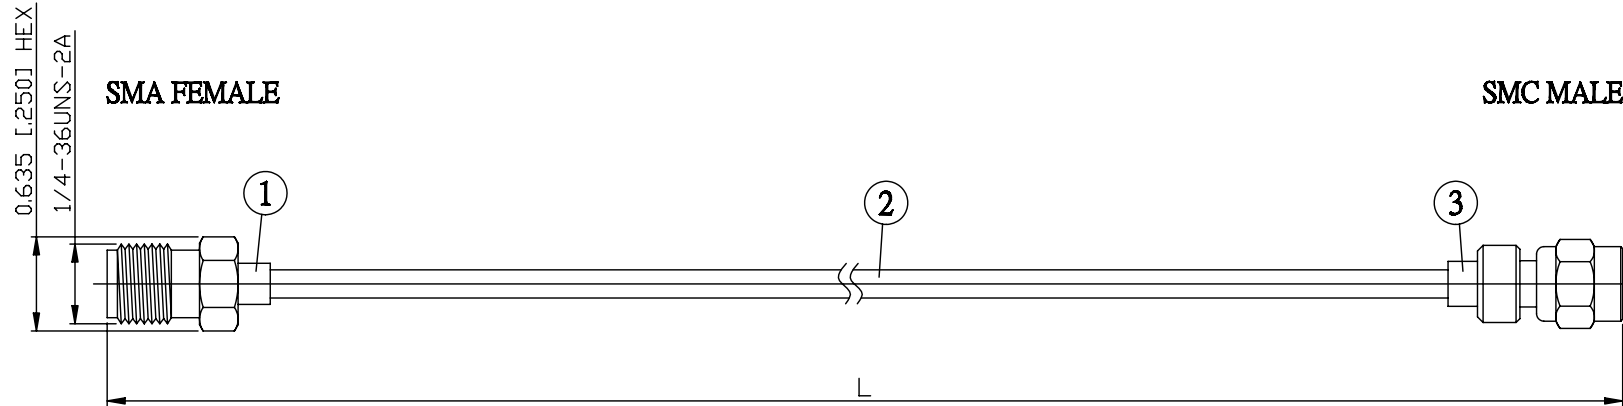

NO.	COMPONENTS	IMPEDANCE
1	SMA FEMALE	50 OHM
2	.085" HANDBENDABLE CABLE (= JYEBAO P/N .085SRF-W-P-50)	50 OHM
3	SMC MALE	50 OHM

JYE BAO P/N	L CM (INCH)
A80MC30-85S-15	15 (5.906)
A80MC30-85S-30	30 (11.811)
A80MC30-85S-50	50 (19.685)
A80MC30-85S-100	100 (39.370)
A80MC30-85S-150	150 (59.055)
A80MC30-85S-200	200 (78.740)
A80MC30-85S-XXX	CUSTOM LENGTH IN CM

LENGTH TOLERANCE IS ±1.5% OR ±10MM, WHICHEVER IS GREATER.	<b>JYE BAO CO., LTD.</b> TAIPEI TAIWAN
	DESCRIPTION CABLE ASSEMBLY SMA JACK TO SMC PLUG
	JYE BAO DRAWING NO. A80MC30-85S-XXX