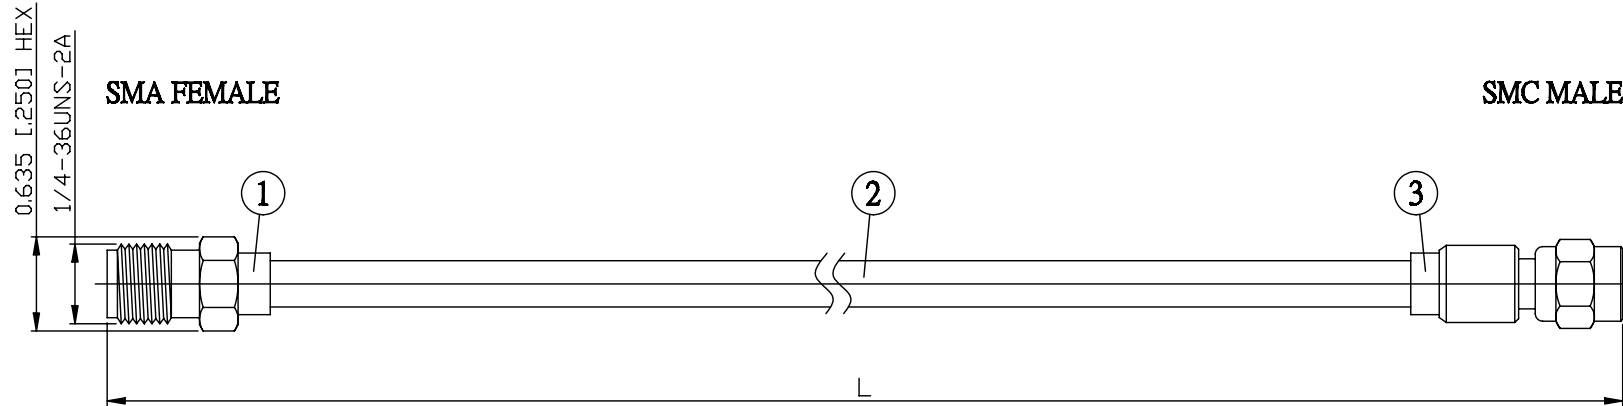

NO.	COMPONENTS	IMPEDANCE
1	SMA FEMALE	50 OHM
2	.141" HANDBENDABLE CABLE (= JYEBAO P/N .141SRF-W-P-50)	50 OHM
3	SMC MALE	50 OHM

JYE BAO P/N	L CM (INCH)
A80MC30-141S-15	15 (5.906)
A80MC30-141S-30	30 (11.811)
A80MC30-141S-50	50 (19.685)
A80MC30-141S-100	100 (39.370)
A80MC30-141S-150	150 (59.055)
A80MC30-141S-200	200 (78.740)
A80MC30-141S-XXX	CUSTOM LENGTH IN CM

LENGTH TOLERANCE IS ±1.5% OR ±10MM, WHICHEVER IS GREATER.	JYE BAO CO., LTD. TAIPEI TAIWAN
	DESCRIPTION CABLE ASSEMBLY SMA JACK TO SMC PLUG
	JYE BAO DRAWING NO. A80MC30-141S-XXX