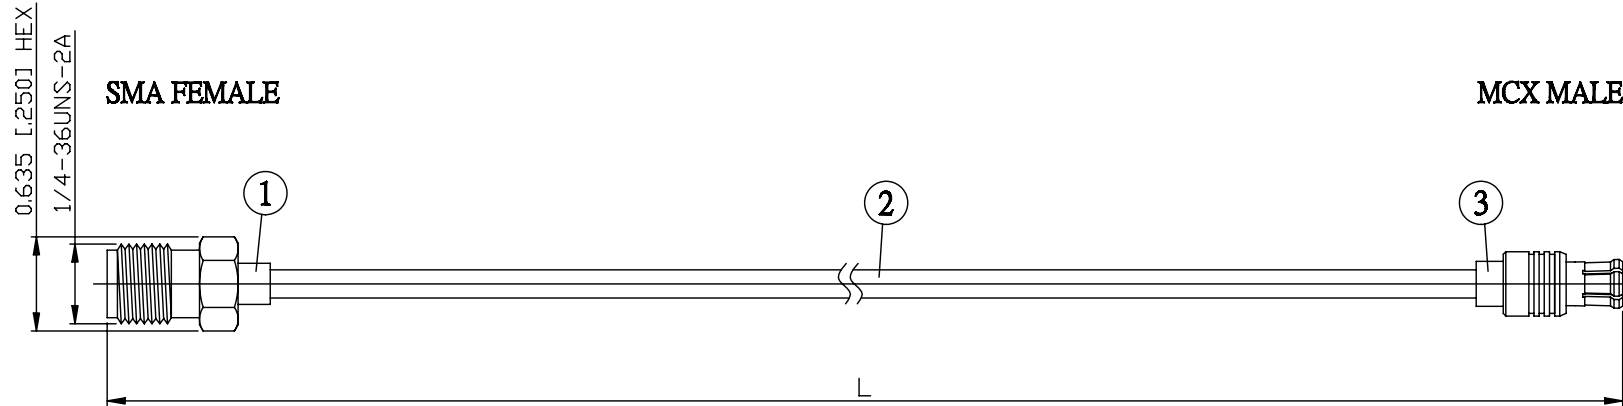

NO.	COMPONENTS	IMPEDANCE
1	SMA FEMALE	50 OHM
2	.085" HANDBENDABLE CABLE (= JYBAO P/N .085SRF-W-P-50)	50 OHM
3	MCX MALE	50 OHM

JYE BAO P/N	L CM (INCH)
A80D30-85S-15	15 (5.906)
A80D30-85S-30	30 (11.811)
A80D30-85S-50	50 (19.685)
A80D30-85S-100	100 (39.370)
A80D30-85S-150	150 (59.055)
A80D30-85S-200	200 (78.740)
A80D30-85S-XXX	CUSTOM LENGTH IN CM

LENGTH TOLERANCE IS $\pm 1.5\%$ OR $\pm 10\text{MM}$, WHICHEVER IS GREATER.	JYE BAO CO., LTD. TAIPEI TAIWAN
	DESCRIPTION CABLE ASSEMBLY SMA JACK TO MCX PLUG
	JYE BAO DRAWING NO. A80D30-85S-XXX