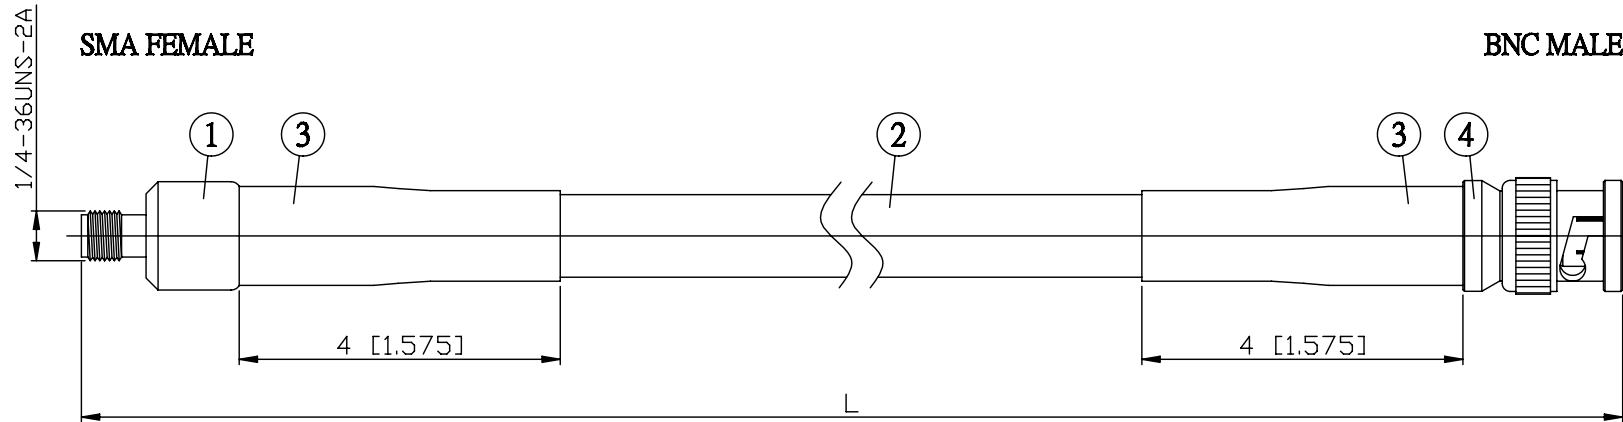

NO.	COMPONENTS	IMPEDANCE
1	SMA FEMALE	50 OHM
2	JBY400	50 OHM
3	HEAT SHRINKING TUBE	
4	BNC MALE	50 OHM

JYE BAO P/N	L CM (INCH)
A80B30-L400-15	15 (5.906)
A80B30-L400-30	30 (11.811)
A80B30-L400-50	50 (19.685)
A80B30-L400-100	100 (39.370)
A80B30-L400-150	150 (59.055)
A80B30-L400-200	200 (78.740)
A80B30-L400-XXX	CUSTOM LENGTH IN CM

LENGTH TOLERANCE IS ±1.5% OR ±10MM, WHICHEVER IS GREATER.	JYE BAO CO., LTD. TAIPEI TAIWAN
	<small>DESCRIPTION</small> CABLE ASSEMBLY SMA JACK TO BNC PLUG
	<small>JYE BAO DRAWING NO.</small> A80B30-L400-XXX