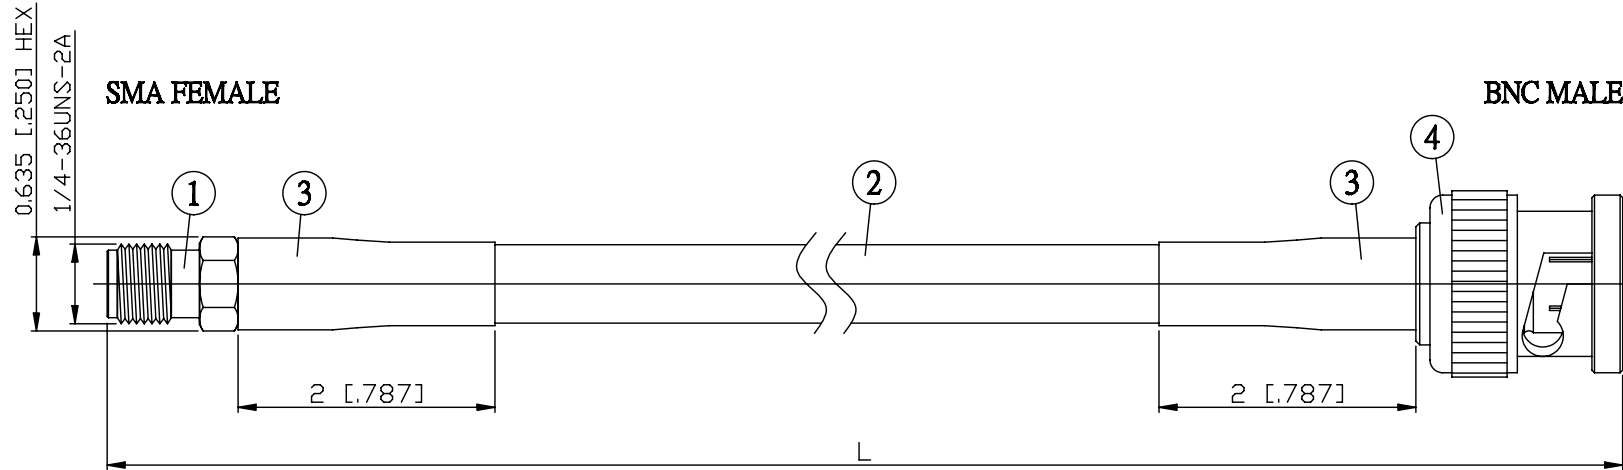

NO.	COMPONENTS	IMPEDANCE
1	SMA FEMALE	50 OHM
2	JBY240	50 OHM
3	HEAT SHRINKING TUBE	
4	BNC MALE	50 OHM

JYE BAO P/N	L CM (INCH)
A80B30-L240-15	15 (5.906)
A80B30-L240-30	30 (11.811)
A80B30-L240-50	50 (19.685)
A80B30-L240-100	100 (39.370)
A80B30-L240-150	150 (59.055)
A80B30-L240-200	200 (78.740)
A80B30-L240-XXX	CUSTOM LENGTH IN CM

<b>LENGTH TOLERANCE IS ±1.5% OR ±10MM, WHICHEVER IS GREATER.</b>	<b>JYE BAO CO., LTD.</b> TAIPEI TAIWAN
	<small>DESCRIPTION</small> <b>CABLE ASSEMBLY SMA JACK TO BNC PLUG</b>
	<small>JYE BAO DRAWING NO.</small> <b>A80B30-L240-XXX</b>