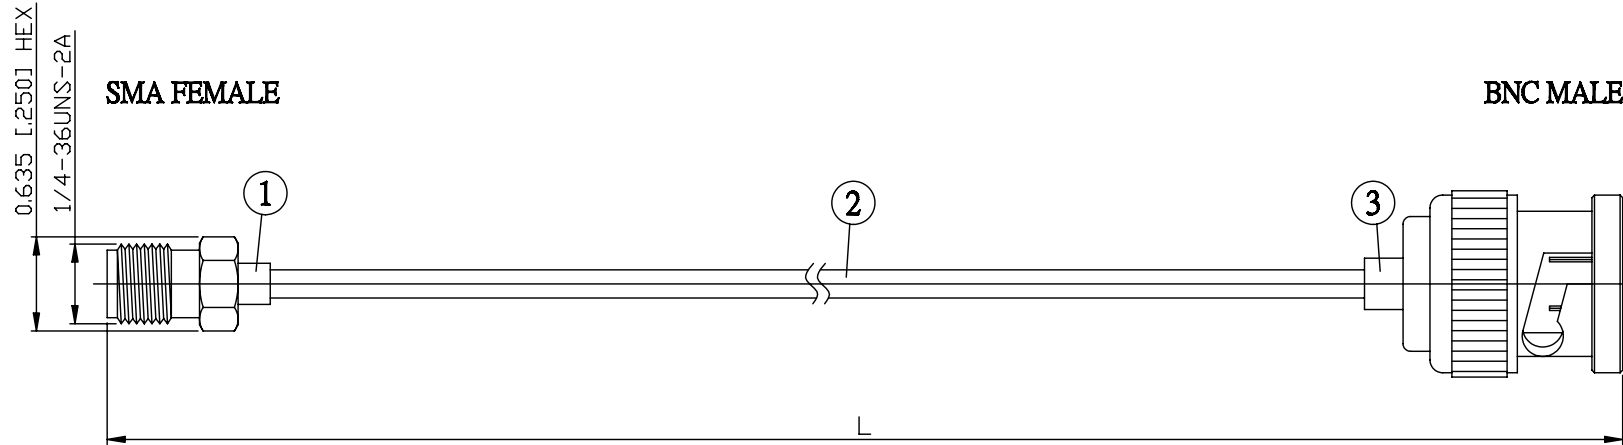

NO.	COMPONENTS	IMPEDANCE
1	SMA FEMALE	50 OHM
2	.085" TIN PLATED SEMI-RIGID CABLE (TIN PLATED RG405)	50 OHM
3	BNC MALE	50 OHM

JYE BAO P/N	L CM (INCH)
A80B30-85T-15	15 (5.906)
A80B30-85T-30	30 (11.811)
A80B30-85T-50	50 (19.685)
A80B30-85T-100	100 (39.370)
A80B30-85T-150	150 (59.055)
A80B30-85T-200	200 (78.740)
A80B30-85T-XXX	CUSTOM LENGTH IN CM

LENGTH TOLERANCE IS $\pm 1.5\%$ OR $\pm 10\text{MM}$, WHICHEVER IS GREATER.	JYE BAO CO., LTD. TAIPEI TAIWAN
	DESCRIPTION CABLE ASSEMBLY SMA JACK TO BNC PLUG
	JYE BAO DRAWING NO. A80B30-85T-XXX