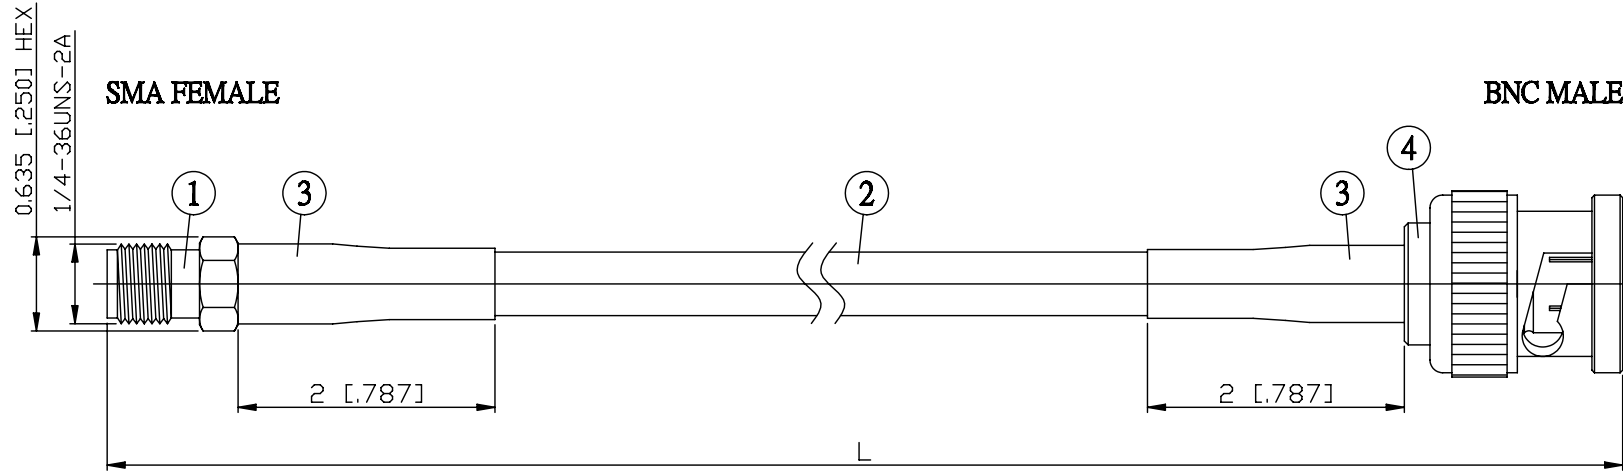

NO.	COMPONENTS	IMPEDANCE
1	SMA FEMALE	50 OHM
2	RG58	50 OHM
3	HEAT SHRINKING TUBE	
4	BNC MALE	50 OHM

JYE BAO P/N	L CM (INCH)
A80B30-58-15	15 (5.906)
A80B30-58-30	30 (11.811)
A80B30-58-50	50 (19.685)
A80B30-58-100	100 (39.370)
A80B30-58-150	150 (59.055)
A80B30-58-200	200 (78.740)
A80B30-58-XXX	CUSTOM LENGTH IN CM

LENGTH TOLERANCE IS $\pm 1.5\%$ OR $\pm 10\text{MM}$, WHICHEVER IS GREATER.	JYE BAO CO., LTD. TAIPEI TAIWAN
	DESCRIPTION CABLE ASSEMBLY SMA JACK TO BNC PLUG
	JYE BAO DRAWING NO. A80B30-58-XXX