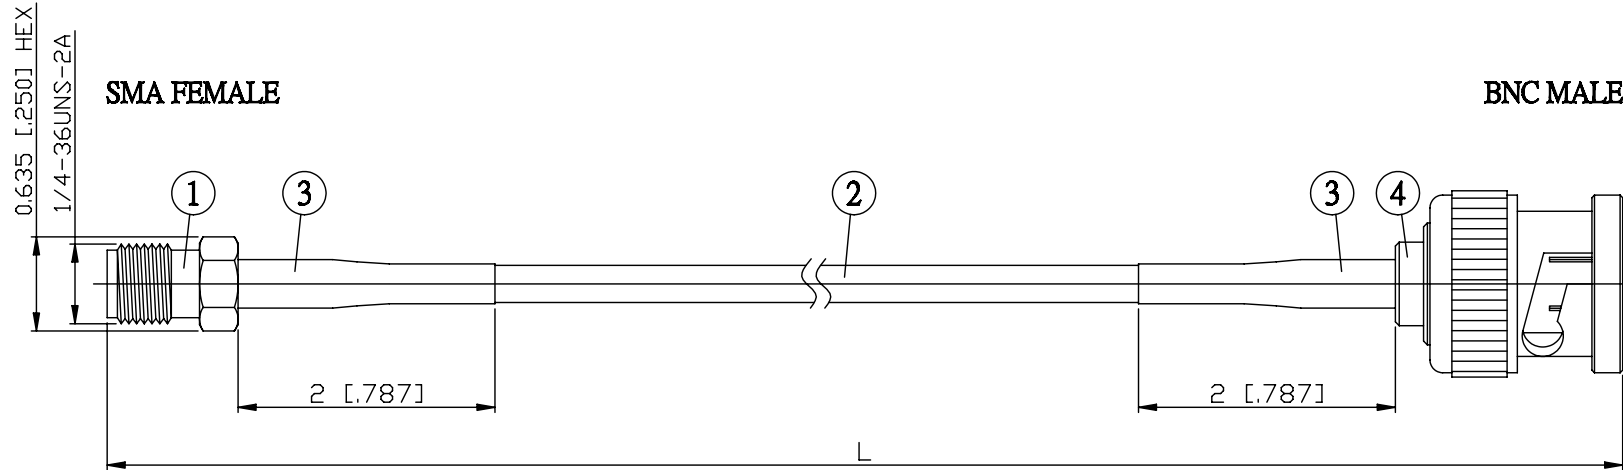

NO.	COMPONENTS	IMPEDANCE
1	SMA FEMALE	50 OHM
2	DOUBLE SHIELDED RG316(= RD316)	50 OHM
3	HEAT SHRINKING TUBE	
4	BNC MALE	50 OHM

JYE BAO P/N	L CM (INCH)
A80B30-316D-15	15 (5.906)
A80B30-316D-30	30 (11.811)
A80B30-316D-50	50 (19.685)
A80B30-316D-100	100 (39.370)
A80B30-316D-150	150 (59.055)
A80B30-316D-200	200 (78.740)
A80B30-316D-XXX	CUSTOM LENGTH IN CM

LENGTH TOLERANCE IS ±1.5% OR ±10MM, WHICHEVER IS GREATER.	JYE BAO CO., LTD. TAIPEI TAIWAN
	DESCRIPTION CABLE ASSEMBLY SMA JACK TO BNC PLUG
	JYE BAO DRAWING NO. A80B30-316D-XXX