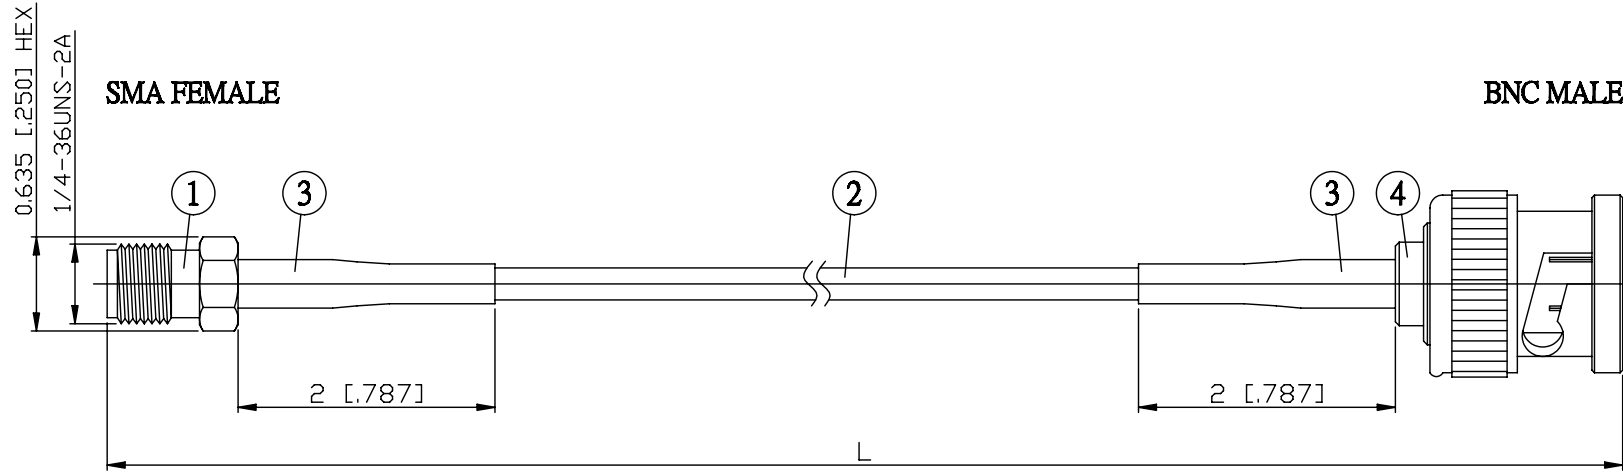

NO.	COMPONENTS	IMPEDANCE
1	SMA FEMALE	50 OHM
2	RG316	50 OHM
3	HEAT SHRINKING TUBE	
4	BNC MALE	50 OHM

JYE BAO P/N	L CM (INCH)
A80B30-316-15	15 (5.906)
A80B30-316-30	30 (11.811)
A80B30-316-50	50 (19.685)
A80B30-316-100	100 (39.370)
A80B30-316-150	150 (59.055)
A80B30-316-200	200 (78.740)
A80B30-316-XXX	CUSTOM LENGTH IN CM

<b>LENGTH TOLERANCE IS ±1.5% OR ±10MM, WHICHEVER IS GREATER.</b>	<b>JYE BAO CO., LTD.</b> TAIPEI TAIWAN
	<small>DESCRIPTION</small> <b>CABLE ASSEMBLY SMA JACK TO BNC PLUG</b>
	<small>JYE BAO DRAWING NO.</small> <b>A80B30-316-XXX</b>