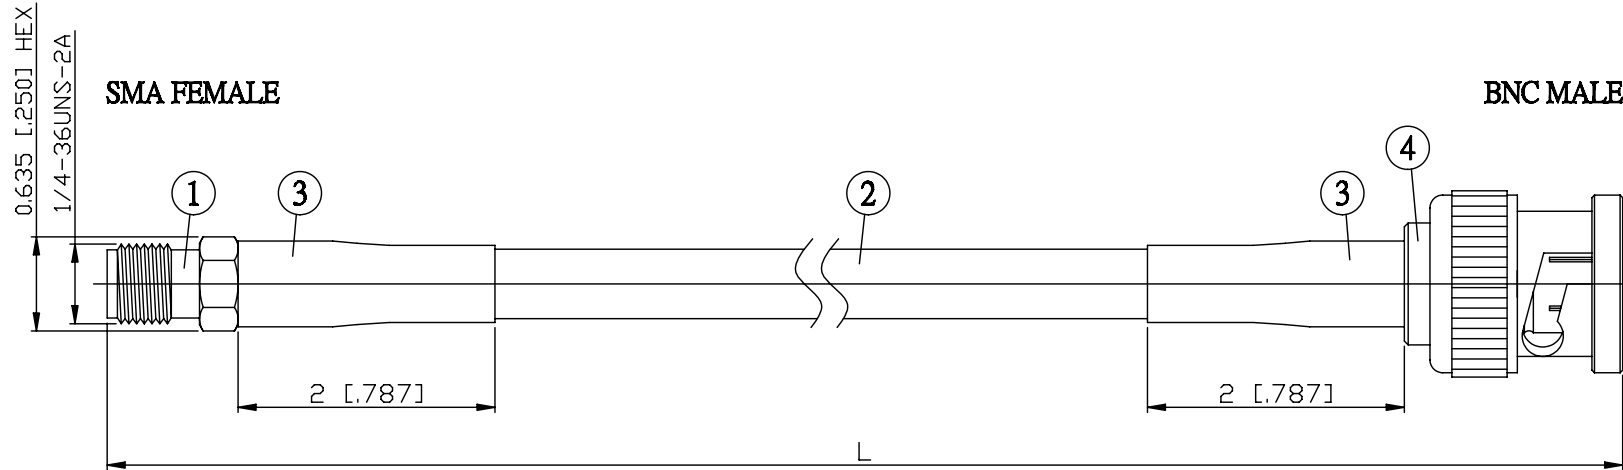

NO.	COMPONENTS	IMPEDANCE
1	SMA FEMALE	50 OHM
2	RG223	50 OHM
3	HEAT SHRINKING TUBE	
4	BNC MALE	50 OHM

JYE BAO P/N	L CM (INCH)
A80B30-223-15	15 (5.906)
A80B30-223-30	30 (11.811)
A80B30-223-50	50 (19.685)
A80B30-223-100	100 (39.370)
A80B30-223-150	150 (59.055)
A80B30-223-200	200 (78.740)
A80B30-223-XXX	CUSTOM LENGTH IN CM

LENGTH TOLERANCE IS $\pm 1.5\%$ OR $\pm 10\text{MM}$, WHICHEVER IS GREATER.	JYE BAO CO., LTD. TAIPEI TAIWAN
	DESCRIPTION CABLE ASSEMBLY SMA JACK TO BNC PLUG
	JYE BAO DRAWING NO. A80B30-223-XXX