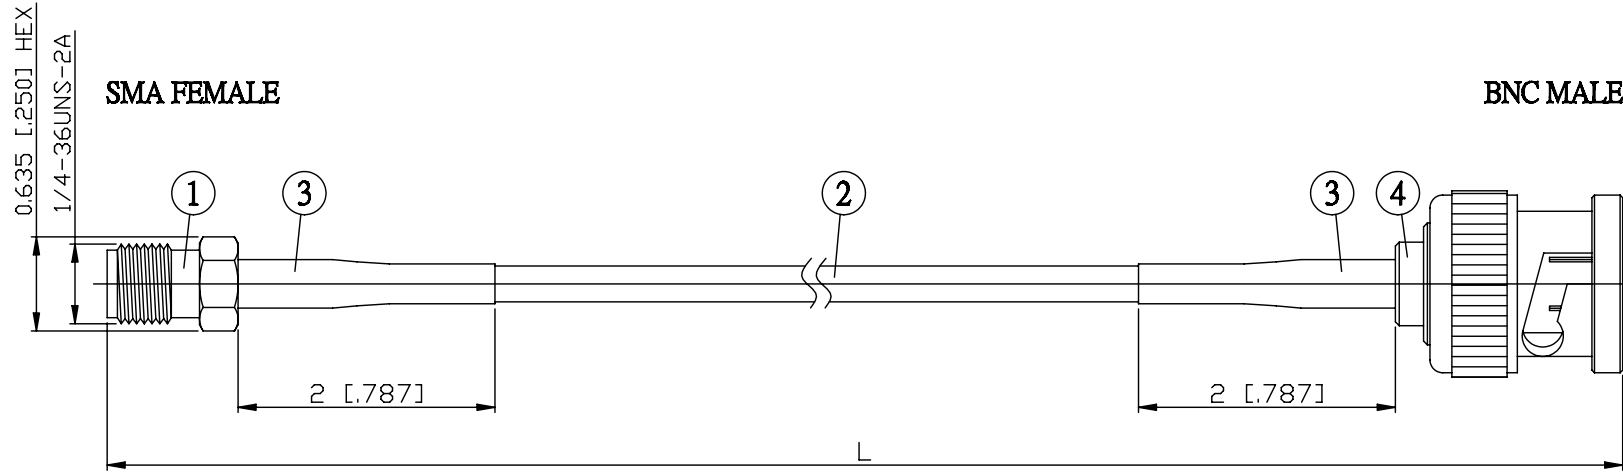

NO.	COMPONENTS	IMPEDANCE
1	SMA FEMALE	50 OHM
2	RG174	50 OHM
3	HEAT SHRINKING TUBE	
4	BNC MALE	50 OHM

JYE BAO P/N	L CM (INCH)
A80B30-174-15	15 (5.906)
A80B30-174-30	30 (11.811)
A80B30-174-50	50 (19.685)
A80B30-174-100	100 (39.370)
A80B30-174-150	150 (59.055)
A80B30-174-200	200 (78.740)
A80B30-174-XXX	CUSTOM LENGTH IN CM

LENGTH TOLERANCE IS $\pm 1.5\%$ OR $\pm 10\text{MM}$, WHICHEVER IS GREATER.	JYE BAO CO., LTD. TAIPEI TAIWAN
	DESCRIPTION CABLE ASSEMBLY SMA JACK TO BNC PLUG
	JYE BAO DRAWING NO. A80B30-174-XXX