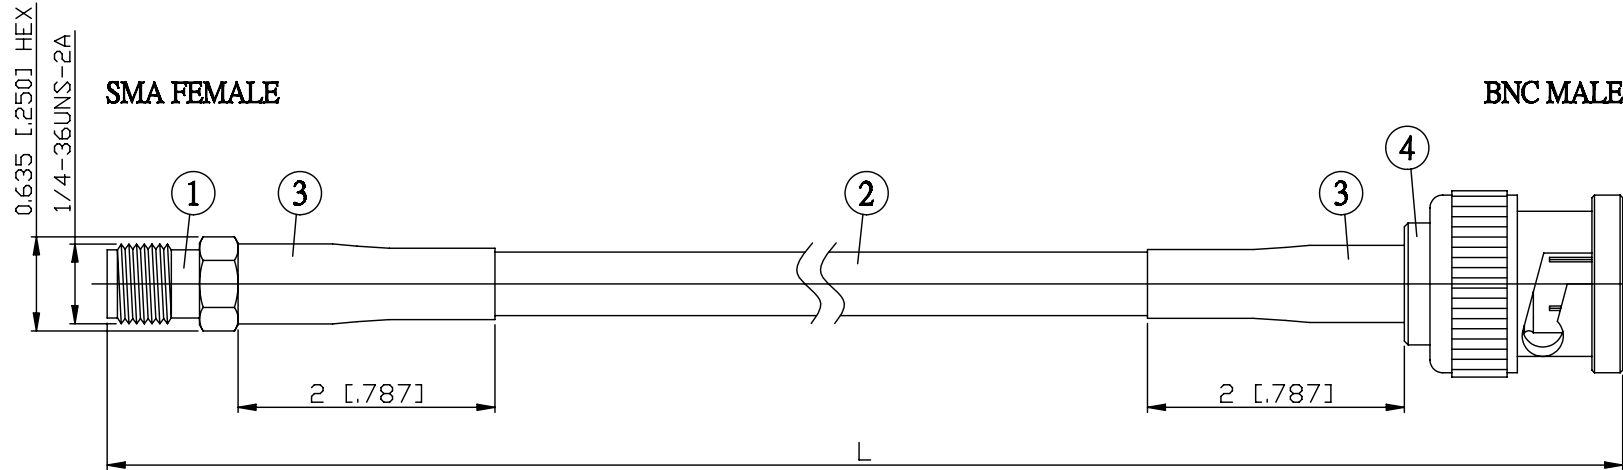

NO.	COMPONENTS	IMPEDANCE
1	SMA FEMALE	50 OHM
2	RG142	50 OHM
3	HEAT SHRINKING TUBE	
4	BNC MALE	50 OHM

JYE BAO P/N	L CM (INCH)
A80B30-142-15	15 (5.906)
A80B30-142-30	30 (11.811)
A80B30-142-50	50 (19.685)
A80B30-142-100	100 (39.370)
A80B30-142-150	150 (59.055)
A80B30-142-200	200 (78.740)
A80B30-142-XXX	CUSTOM LENGTH IN CM

LENGTH TOLERANCE IS $\pm 1.5\%$ OR $\pm 10\text{MM}$, WHICHEVER IS GREATER.	JYE BAO CO., LTD. TAIPEI TAIWAN
	DESCRIPTION CABLE ASSEMBLY SMA JACK TO BNC PLUG
	JYE BAO DRAWING NO. A80B30-142-XXX