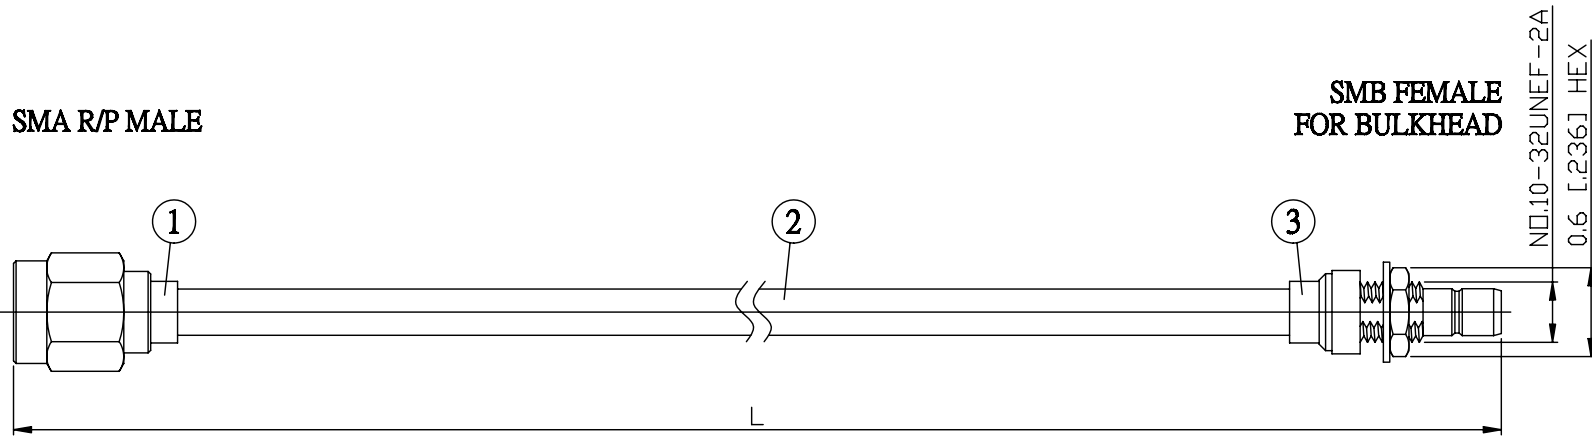

NO.	COMPONENTS	IMPEDANCE
1	SMA REVERSE POLARITY MALE	50 OHM
2	.141" HANDBENDABLE CABLE (= JYEBAO P/N .141SRF-W-P-50)	50 OHM
3	SMB FEMALE FOR BULKHEAD	50 OHM

JYE BAO P/N	L CM (INCH)
A60S85-141S-15	15 (5.906)
A60S85-141S-30	30 (11.811)
A60S85-141S-50	50 (19.685)
A60S85-141S-100	100 (39.370)
A60S85-141S-150	150 (59.055)
A60S85-141S-200	200 (78.740)
A60S85-141S-XXX	CUSTOM LENGTH IN CM

MOUNTING HOLE

<p>LENGTH TOLERANCE IS ±1.5% OR ±10MM, WHICHEVER IS GREATER.</p>	<p>JYE BAO CO., LTD. TAIPEI TAIWAN</p>
	<p>DESCRIPTION CABLE ASSEMBLY SMA R/P PLUG TO SMB JACK FOR BULKHEAD</p>
	<p>JYE BAO DRAWING NO. A60S85-141S-XXX</p>