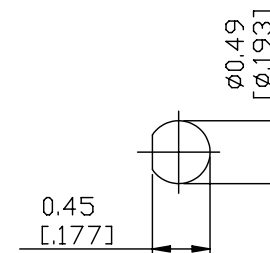

NO.	COMPONENTS	IMPEDANCE
1	SMA REVERSE POLARITY MALE	50 OHM
2	.141" HANDBENDABLE CABLE (= JYEBAO P/N .141SRF-W-P-50)	50 OHM
3	SMB FEMALE FOR BULKHEAD	50 OHM

JYE BAO P/N	L CM (INCH)
A60S85-141S-15	15 (5.906)
A60S85-141S-30	30 (11.811)
A60S85-141S-50	50 (19.685)
A60S85-141S-100	100 (39.370)
A60S85-141S-150	150 (59.055)
A60S85-141S-200	200 (78.740)
A60S85-141S-XXX	CUSTOM LENGTH IN CM

MOUNTING HOLE

<p>LENGTH TOLERANCE IS ±1.5% OR ±10MM, WHICHEVER IS GREATER.</p>	<p>JYE BAO CO., LTD. TAIPEI TAIWAN</p>
	<p>DESCRIPTION CABLE ASSEMBLY SMA R/P PLUG TO SMB JACK FOR BULKHEAD</p>
	<p>JYE BAO DRAWING NO. A60S85-141S-XXX</p>