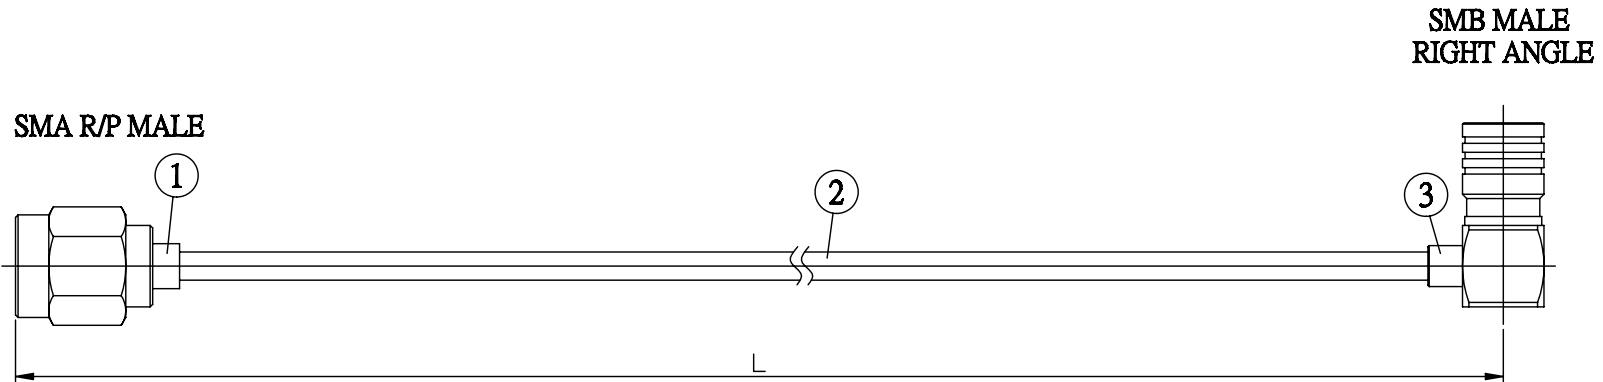

NO.	COMPONENTS	IMPEDANCE
1	SMA REVERSE POLARITY MALE	50 OHM
2	.085" HANDBENDABLE CABLE (= JYEBAO P/N .085SRF-W-P-50)	50 OHM
3	SMB MALE RIGHT ANGLE	50 OHM

JYE BAO P/N	L CM (INCH)
A60S39-85S-15	15 (5.906)
A60S39-85S-30	30 (11.811)
A60S39-85S-50	50 (19.685)
A60S39-85S-100	100 (39.370)
A60S39-85S-150	150 (59.055)
A60S39-85S-200	200 (78.740)
A60S39-85S-XXX	CUSTOM LENGTH IN CM

LENGTH TOLERANCE IS ±1.5% OR ±10MM, WHICHEVER IS GREATER.	JYE BAO CO., LTD. TAIPEI TAIWAN
	<small>DESCRIPTION</small> CABLE ASSEMBLY SMA R/P PLUG TO SMB PLUG R/A
	<small>JYE BAO DRAWING NO.</small> A60S39-85S-XXX