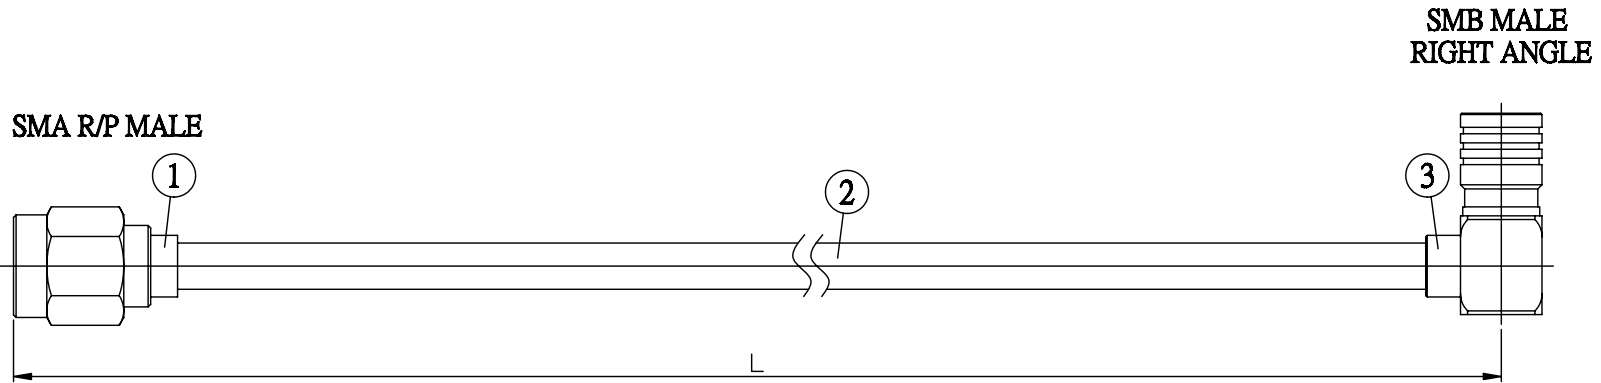

NO.	COMPONENTS	IMPEDANCE
1	SMA REVERSE POLARITY MALE	50 OHM
2	.141" HANDBENDABLE CABLE (= JYEBAO P/N .141SRF-W-P-50)	50 OHM
3	SMB MALE RIGHT ANGLE	50 OHM

JYE BAO P/N	L CM (INCH)
A60S39-141S-15	15 (5.906)
A60S39-141S-30	30 (11.811)
A60S39-141S-50	50 (19.685)
A60S39-141S-100	100 (39.370)
A60S39-141S-150	150 (59.055)
A60S39-141S-200	200 (78.740)
A60S39-141S-XXX	CUSTOM LENGTH IN CM

LENGTH TOLERANCE IS ±1.5% OR ±10MM, WHICHEVER IS GREATER.	JYE BAO CO., LTD. TAIPEI TAIWAN
	<small>DESCRIPTION</small> CABLE ASSEMBLY SMA R/P PLUG TO SMB PLUG R/A
	<small>JYE BAO DRAWING NO.</small> A60S39-141S-XXX