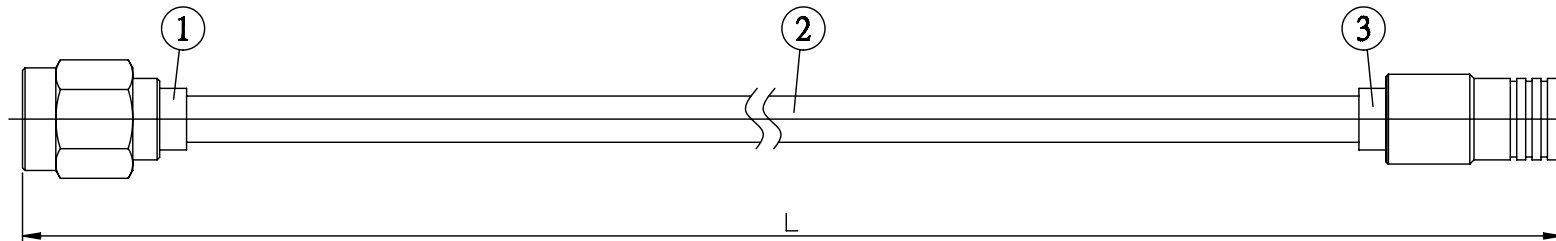

NO.	COMPONENTS	IMPEDANCE
1	SMA REVERSE POLARITY MALE	50 OHM
2	.141" HANDBENDABLE CABLE (= JYEBAO P/N .141SRF-W-P-50)	50 OHM
3	SMB MALE	50 OHM

SMA R/P MALE

SMB MALE

JYE BAO P/N	L CM (INCH)
A60S30-141S-15	15 (5.906)
A60S30-141S-30	30 (11.811)
A60S30-141S-50	50 (19.685)
A60S30-141S-100	100 (39.370)
A60S30-141S-150	150 (59.055)
A60S30-141S-200	200 (78.740)
A60S30-141S-XXX	CUSTOM LENGTH IN CM

<p>LENGTH TOLERANCE IS ±1.5% OR ±10MM, WHICHEVER IS GREATER.</p>	<p><b>JYE BAO CO., LTD.</b> TAIPEI TAIWAN</p>
	<p>DESCRIPTION CABLE ASSEMBLY SMA R/P PLUG TO SMB PLUG</p>
	<p>JYE BAO DRAWING NO. A60S30-141S-XXX</p>