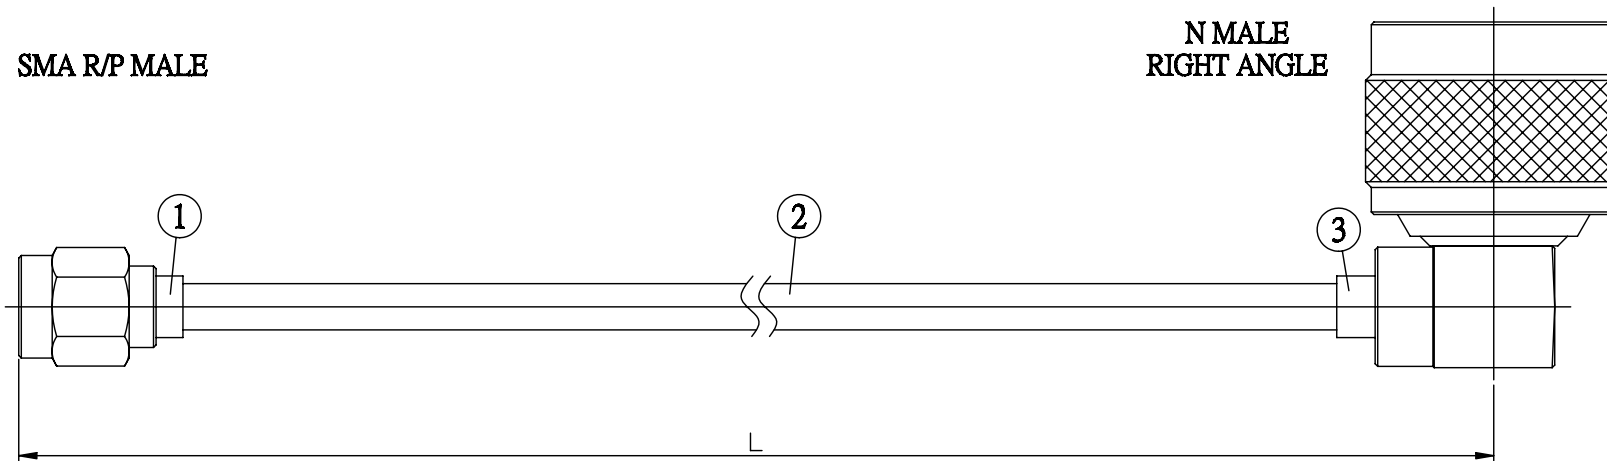

NO.	COMPONENTS	IMPEDANCE
1	SMA REVERSE POLARITY MALE	50 OHM
2	.141" HANDBENDABLE CABLE (= JYEBAO P/N .141SRF-W-P-50)	50 OHM
3	N MALE RIGHT ANGLE	50 OHM

JYE BAO P/N	L CM (INCH)
A60N39-141S-15	15 (5.906)
A60N39-141S-30	30 (11.811)
A60N39-141S-50	50 (19.685)
A60N39-141S-100	100 (39.370)
A60N39-141S-150	150 (59.055)
A60N39-141S-200	200 (78.740)
A60N39-141S-XXX	CUSTOM LENGTH IN CM

LENGTH TOLERANCE IS $\pm 1.5\%$ OR $\pm 10\text{MM}$, WHICHEVER IS GREATER.	JYE BAO CO., LTD. TAIPEI TAIWAN
	DESCRIPTION CABLE ASSEMBLY SMA R/P PLUG TO N PLUG R/A
	JYE BAO DRAWING NO. A60N39-141S-XXX